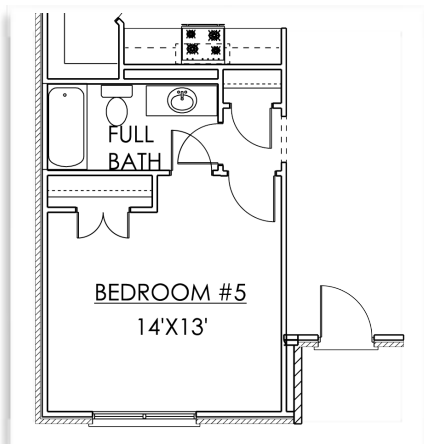

### Floor Plan Options

Private Laundry with  
Larger Mud Hall Option\*  
**\*Adds 28 sq.ft.**

Formal Dining Option  
with Butler's Pantry -  
in place of Study  
*(square footage does not change)*

5th Bedroom Option with Full  
Bath -in place of Study  
*(square footage does not change)*

Master Bathroom  
6' Drop-In Tub Option\*  
*(square footage does not change)*