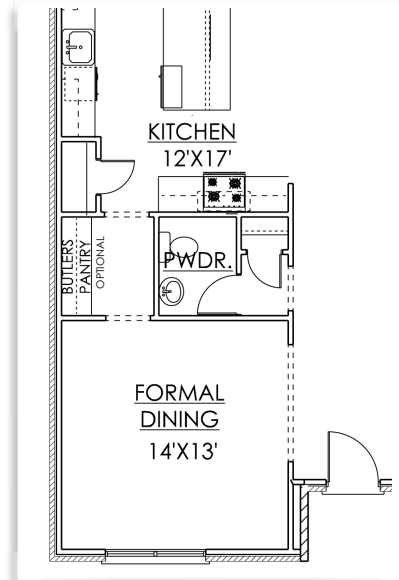

### Floor Plan Options

Private Laundry with  
Larger Mud Hall Option\*  
**\*Adds 28 sq.ft.**

Formal Dining Option  
with Butler's Pantry -  
in place of Study  
*(square footage does not change)*

5th Bedroom Option with Full  
Bath -in place of Study  
*(square footage does not change)*

Master Bathroom  
6' Drop-In Tub Option\*  
*(square footage does not change)*