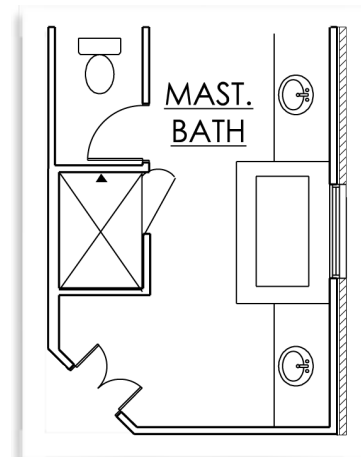

### Floor Plan Options

Private Laundry with  
Larger Mud Hall Option\*  
**\*Adds 28 sq.ft.**

Formal Dining Option  
with Butler's Pantry -  
in place of Study  
*(square footage does not change)*

5th Bedroom Option with Full  
Bath -in place of Study  
*(square footage does not change)*

Master Bathroom  
6' Drop-In Tub Option\*  
*(square footage does not change)*