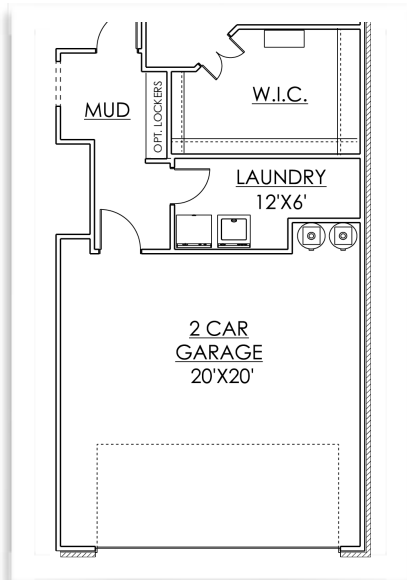

### Floor Plan Options

Private Laundry with  
Larger Mud Hall Option\*  
**\*Adds 28 sq.ft.**

Formal Dining Option  
with Butler's Pantry -  
in place of Study  
*(square footage does not change)*

5th Bedroom Option with Full  
Bath -in place of Study  
*(square footage does not change)*

Master Bathroom  
6' Drop-In Tub Option\*  
*(square footage does not change)*