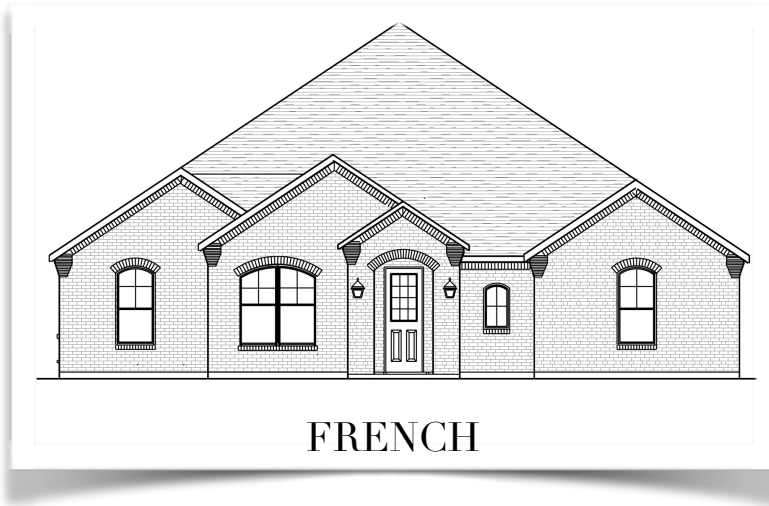

# CLARITY HOMES

— clarityhomes.com —

## HOLCOMB I

**PLAN SIZE:**  
51'3" W x 64'10-1/2" D  
**2,426 SQ.FT.**

CLARITY HOMES

3605 El Campo Ave. Fort Worth, Texas 76107

817-569-8448

www.ClarityHomes.com

Photos vary and are not intended to be an exact representation and elevations are artist's conception. Room sizes are approximate, consult blueprints for specific detail. Square footages may vary. In order to facilitate continued improvement, Clarity Homes reserves the right of price, plan or specification changes without notice or obligation. Promotional materials in models or similar homes that have been viewed may have extra features, plan changes or improvements shown therein which may not be included unless specifically provided for the purchase agreement. Prices may vary between different elevations for the same floor plan. Prices subject to change without notice.