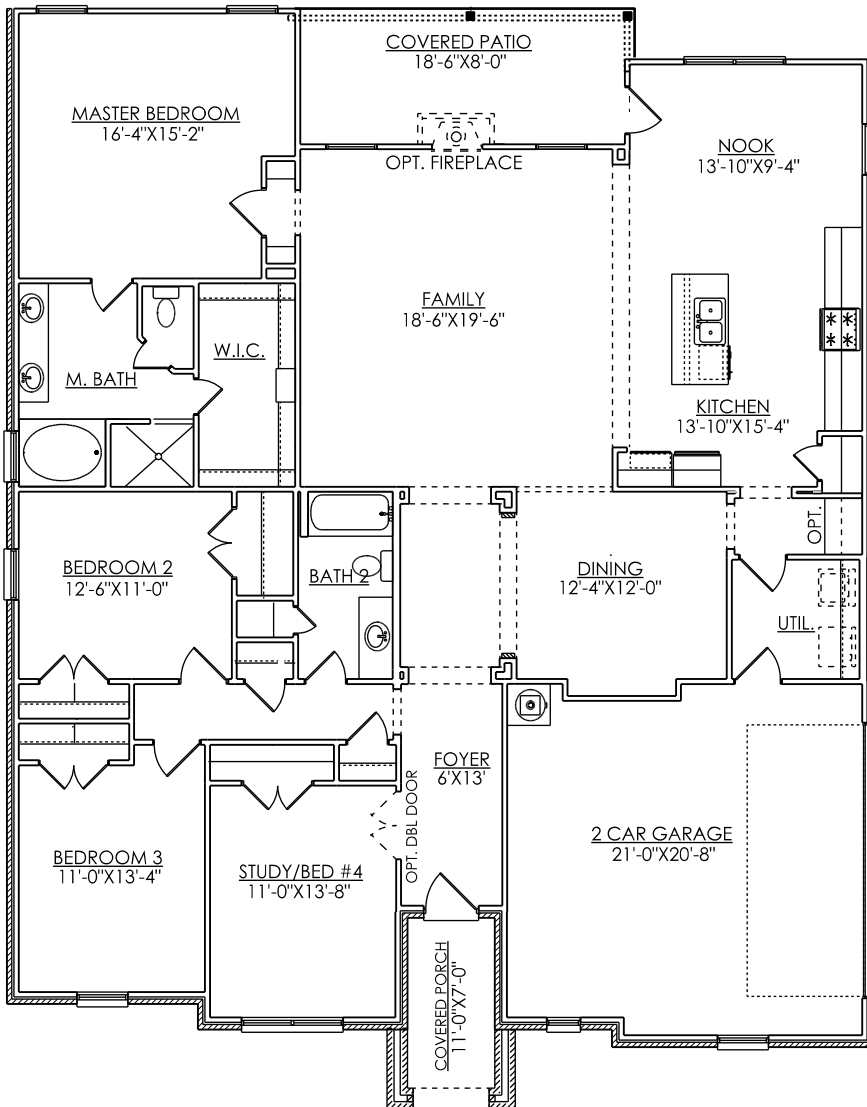

## HOLCOMB I

**PLAN SIZE:**  
51'3" W x 64'10-1/2" D  
**2,426 SQ.FT.**

CLARITY HOMES

3605 El Campo Ave. Fort Worth, Texas 76107

817-569-8448

www.ClarityHomes.com

Photos vary and are not intended to be an exact representation and elevations are artist's conception. Room sizes are approximate, consult blueprints for specific detail. Square footages may vary. In order to facilitate continued improvement, Clarity Homes reserves the right of price, plan or specification changes without notice or obligation. Promotional materials in models or similar homes that have been viewed may have extra features, plan changes or improvements shown therein which may not be included unless specifically provided for the purchase agreement. Prices may vary between different elevations for the same floor plan. Prices subject to change without notice.