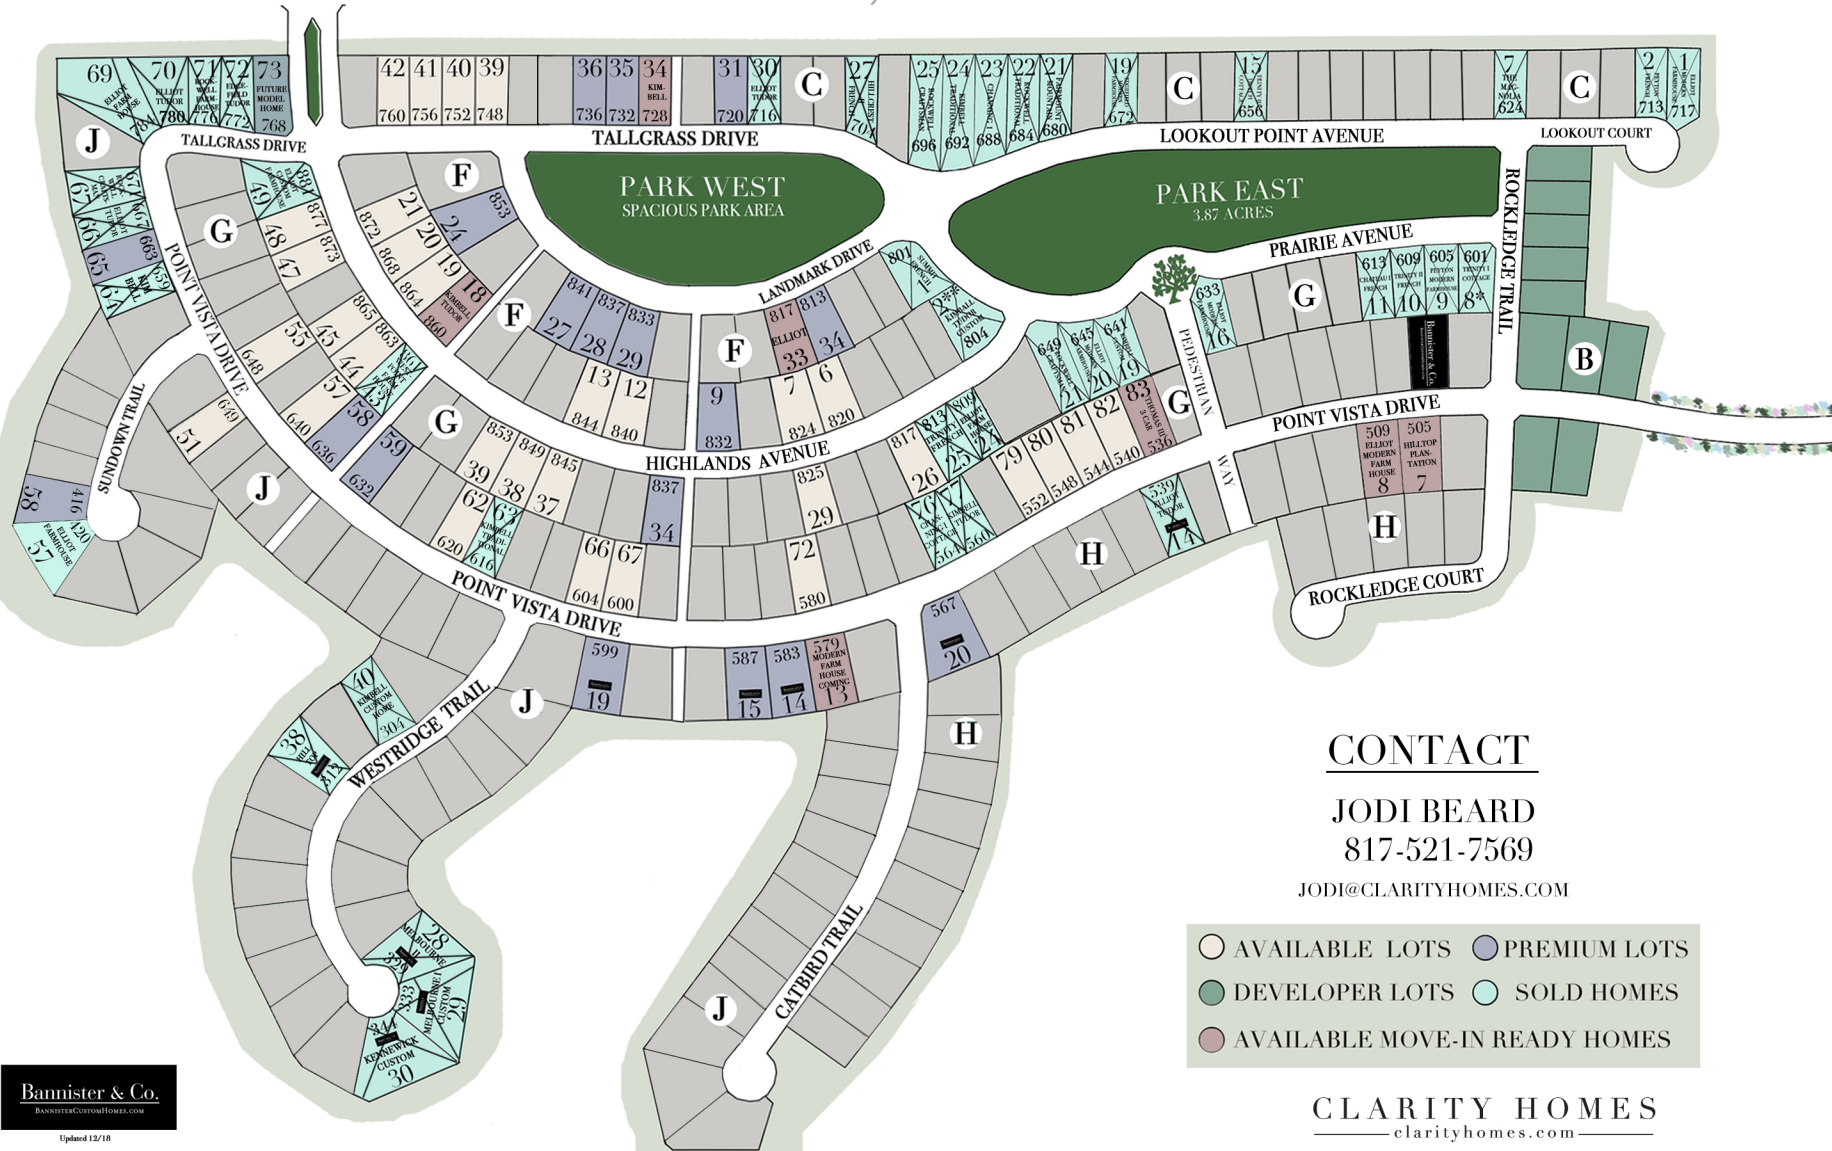

PARKS OF ALEDO

— ALEDO, TEXAS —

CONTACT

JODI BEARD
817-521-7569

JODI@CLARITYHOMES.COM

- AVAILABLE LOTS
- PREMIUM LOTS
- DEVELOPER LOTS
- SOLD HOMES
- AVAILABLE MOVE-IN READY HOMES

CLARITY HOMES
— clarityhomes.com —