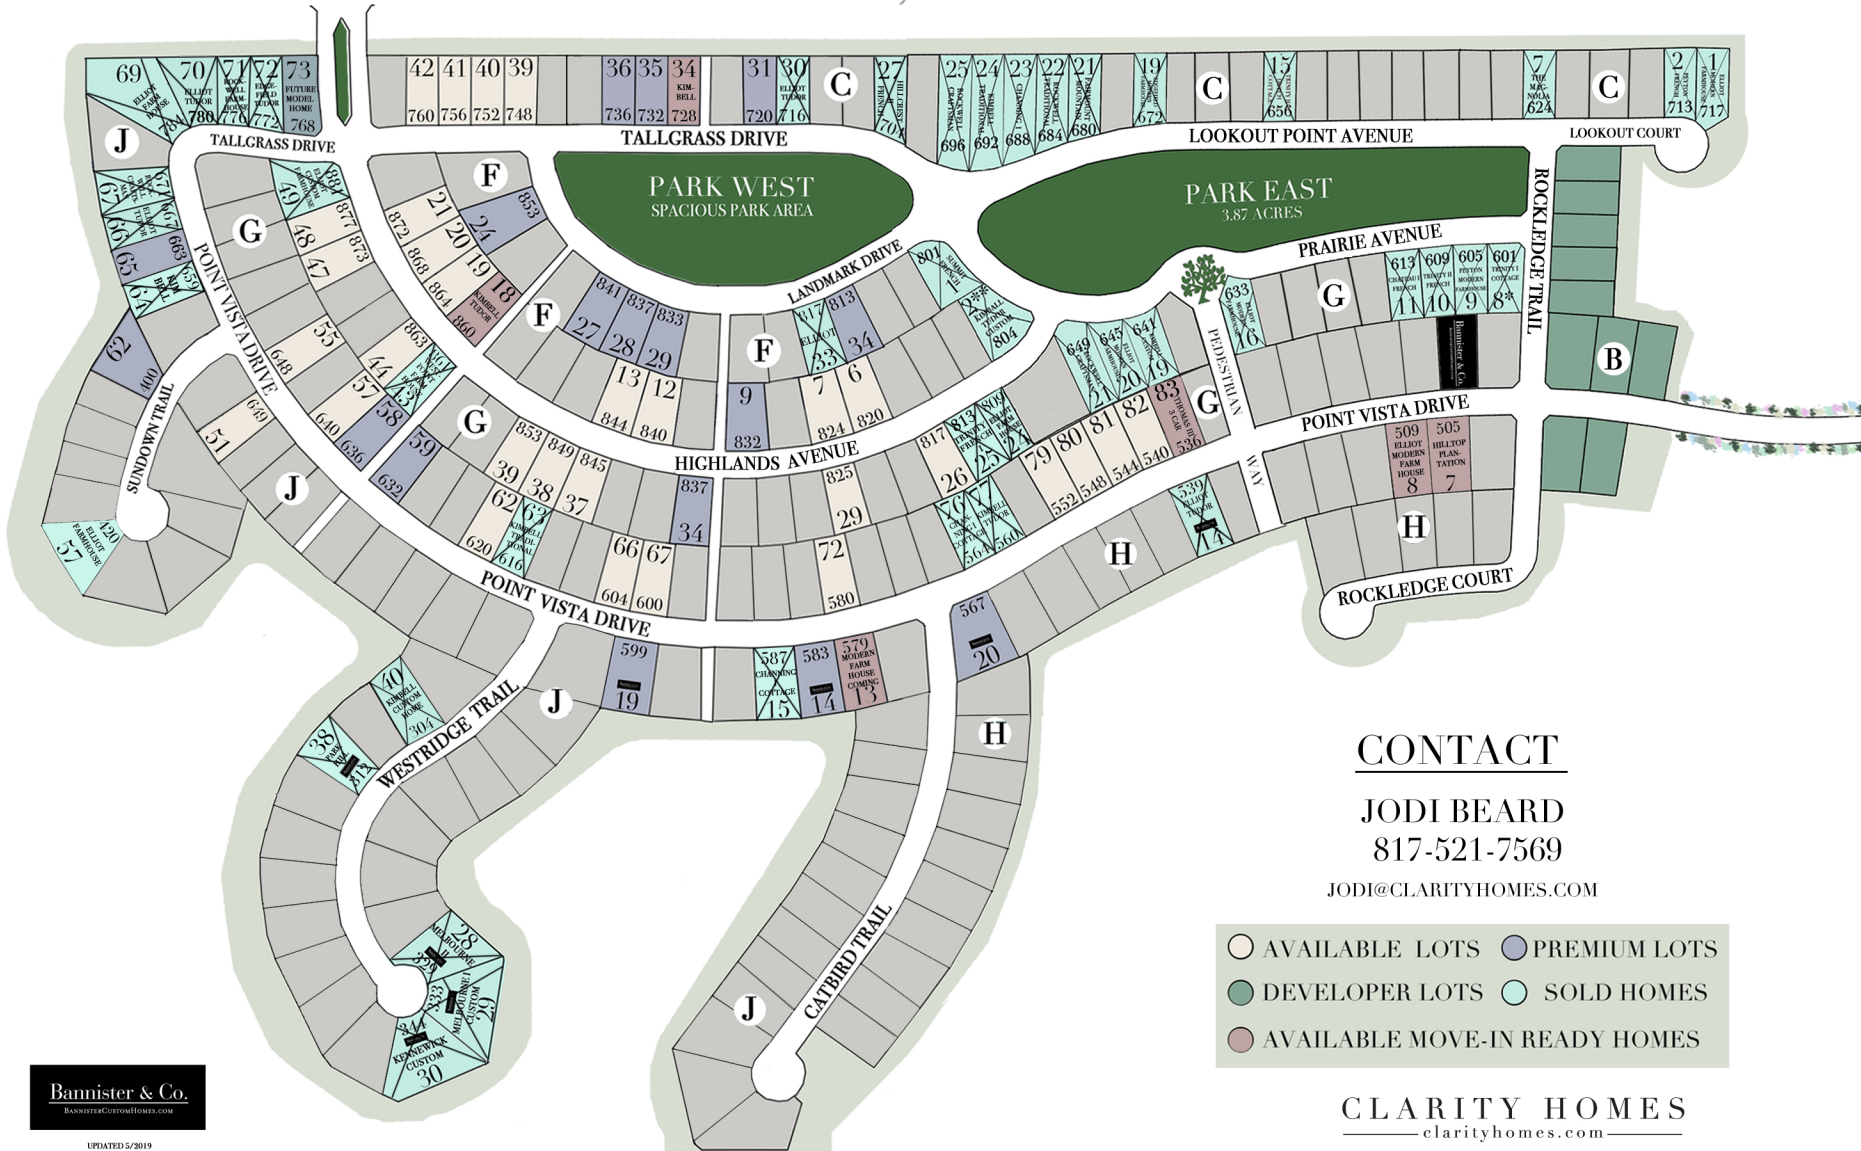

PARKS OF ALEDO

— ALEDO, TEXAS —

CONTACT

JODI BEARD
817-521-7569

JODI@CLARITYHOMES.COM

- AVAILABLE LOTS
- PREMIUM LOTS
- DEVELOPER LOTS
- SOLD HOMES
- AVAILABLE MOVE-IN READY HOMES