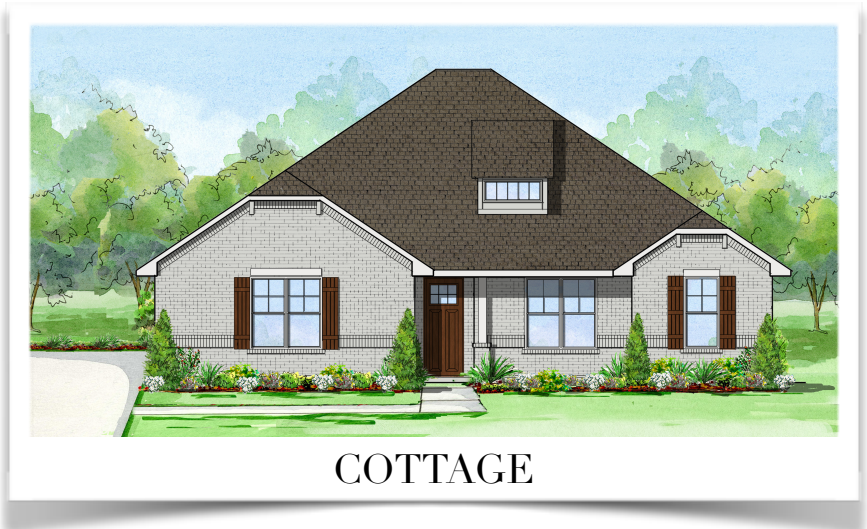

CLARITY HOMES

— clarityhomes.com —

ALDER I

PLAN SIZE:
51'3" W x 62'4" D
2,181 SQ.FT.

**OPTIONAL
POWDER BATH**
(in place of flex)

CLARITY HOMES

3605 El Campo Ave. Fort Worth, Texas 76107

817-569-8448