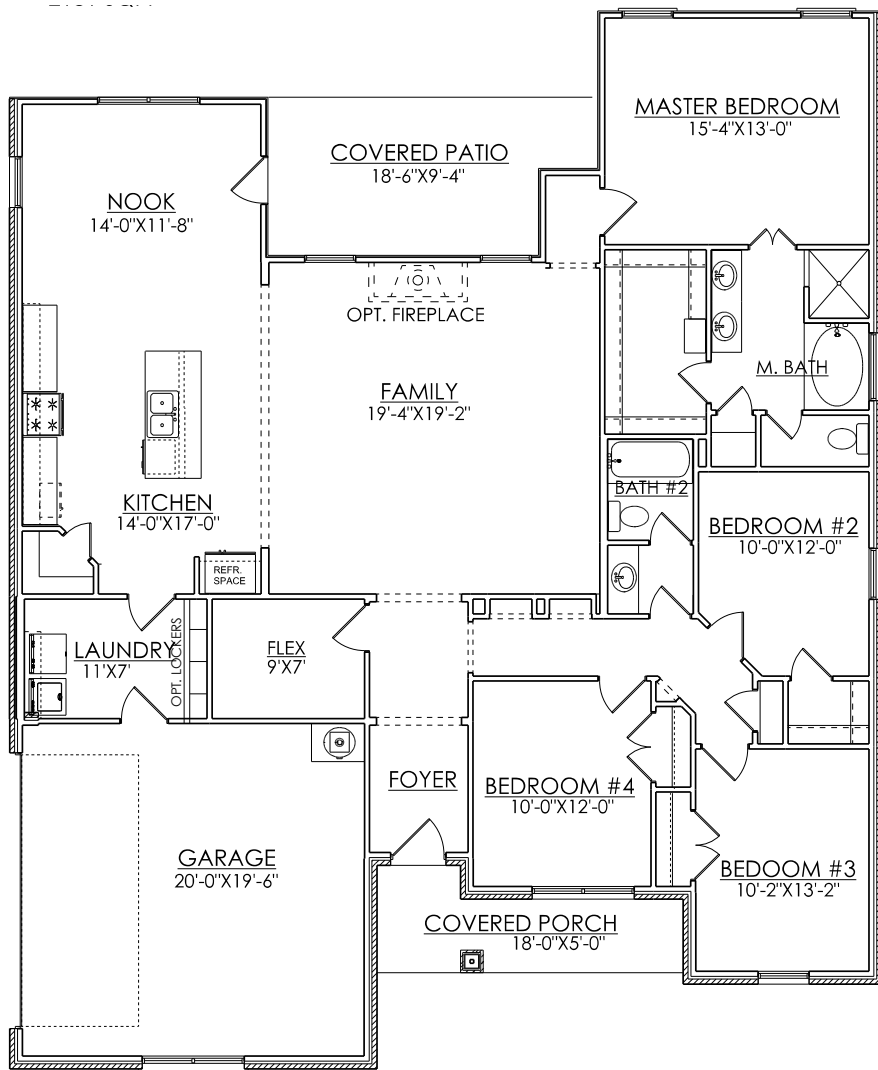

CLARITY HOMES

— clarityhomes.com —

ALDER I

PLAN SIZE:
51'3" W x 62'4" D
2,181 SQ.FT.

**OPTIONAL
POWDER BATH**
(in place of flex)

CLARITY HOMES

3605 El Campo Ave. Fort Worth, Texas 76107

817-569-8448