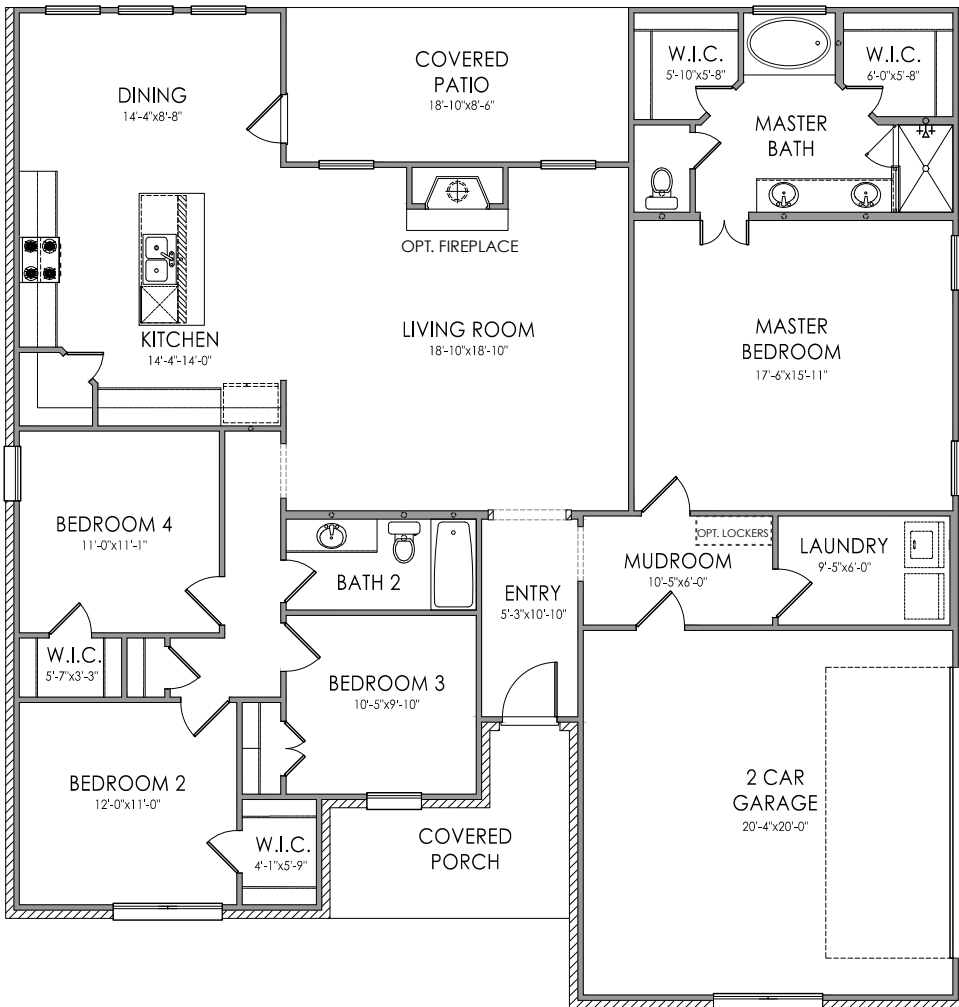

CLARITY HOMES[®]

— clarityhomes.com —

COTTAGE

OPTION

MODERN RANCH

GRAYSON

PLAN SIZE:
52'10" W x 55'2" D
2,046 SQ.FT.

CLARITY HOMES

3605 El Campo Ave. Fort Worth, Texas 76107

817-569-8448

www.ClarityHomes.com

Photos vary and are not intended to be an exact representation and elevations are artist's conception. Room sizes are approximate, consult blueprints for specific detail. Square footages may vary. In order to facilitate continued improvement, Clarity Homes reserves the right of price, plan or specification changes without notice or obligation. Promotional materials in models or similar homes that have been viewed may have extra features, plan changes or improvements shown therein which may not be included unless specifically provided for the purchase agreement. Prices may vary between different elevations for the same floor plan. Prices subject to change without notice.