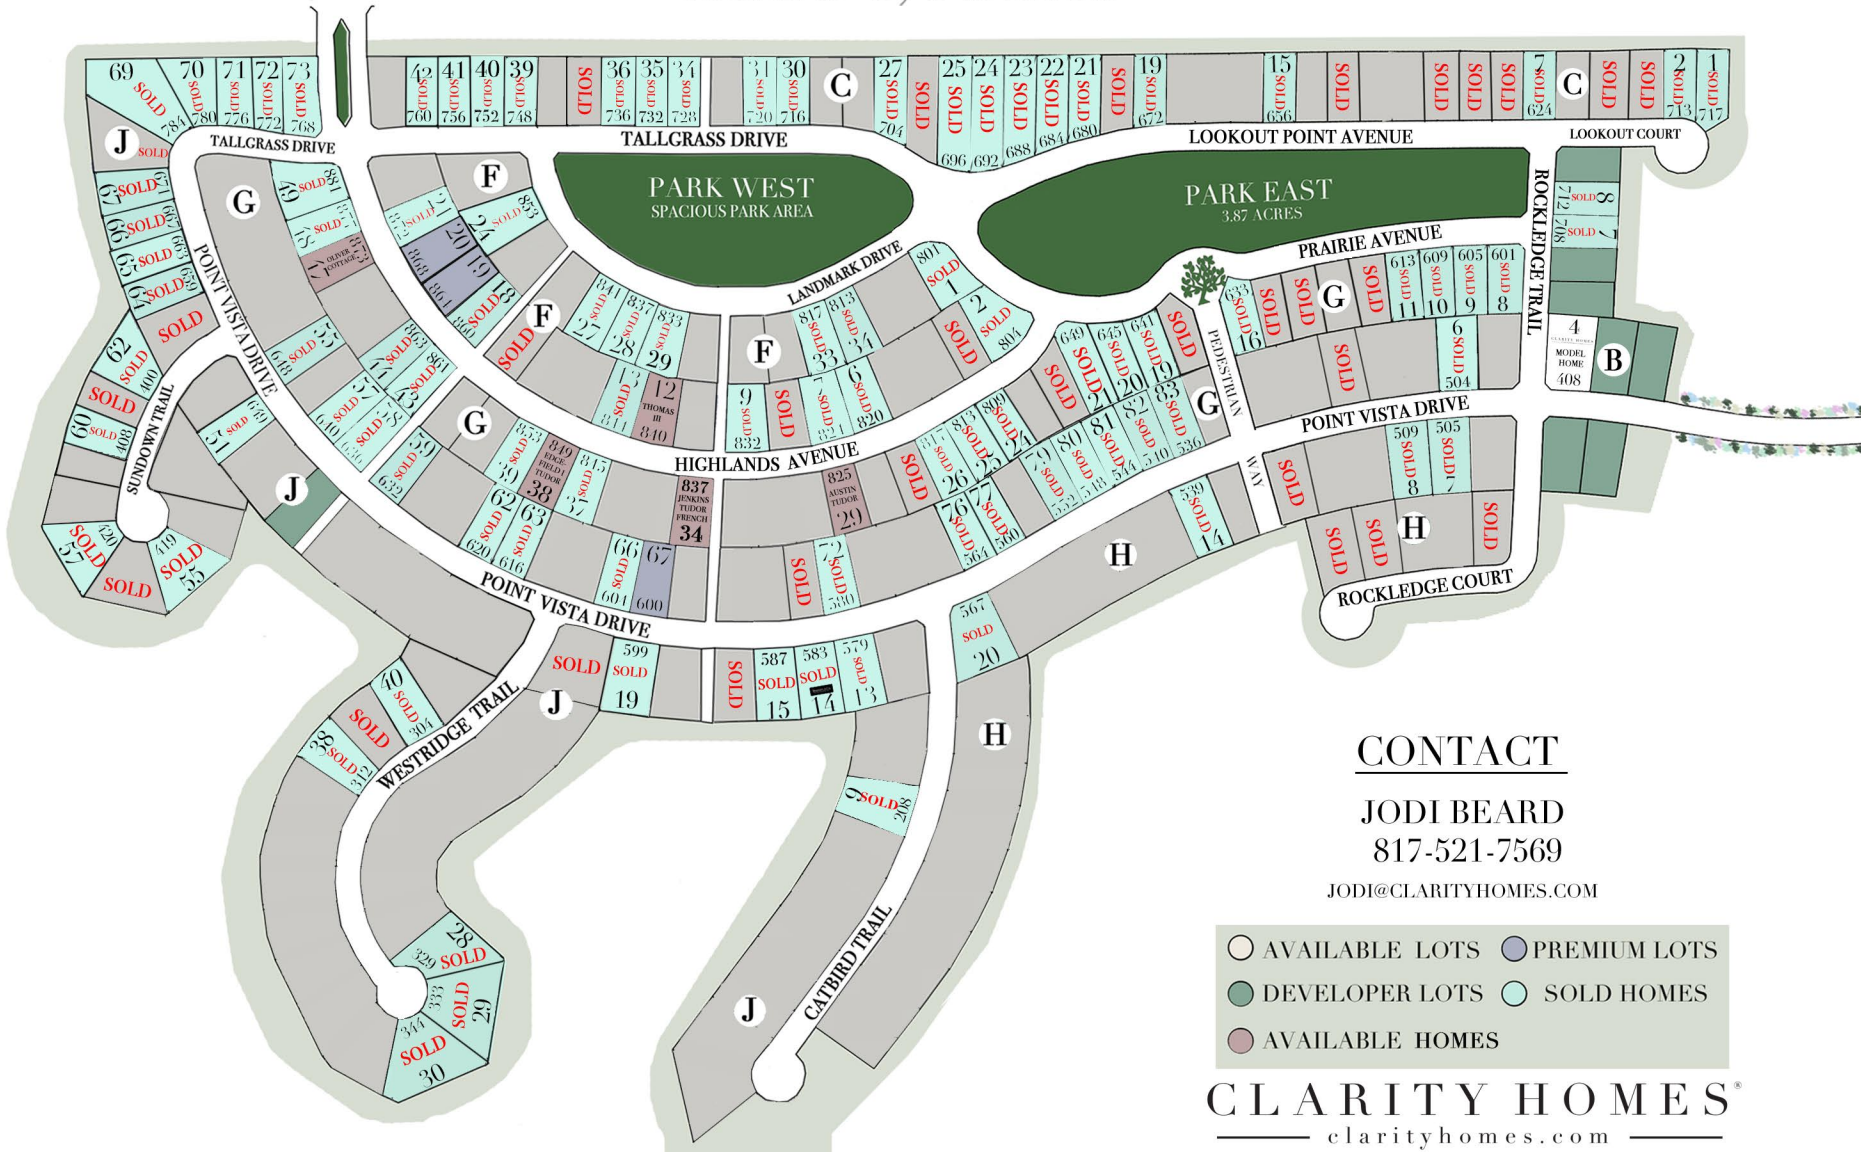

PARKS OF ALEDO

— ALEDO, TEXAS —

CONTACT

JODI BEARD
817-521-7569

JODI@CLARITYHOMES.COM

- AVAILABLE LOTS
- PREMIUM LOTS
- DEVELOPER LOTS
- SOLD HOMES
- AVAILABLE HOMES

CLARITY HOMES
— clarityhomes.com —