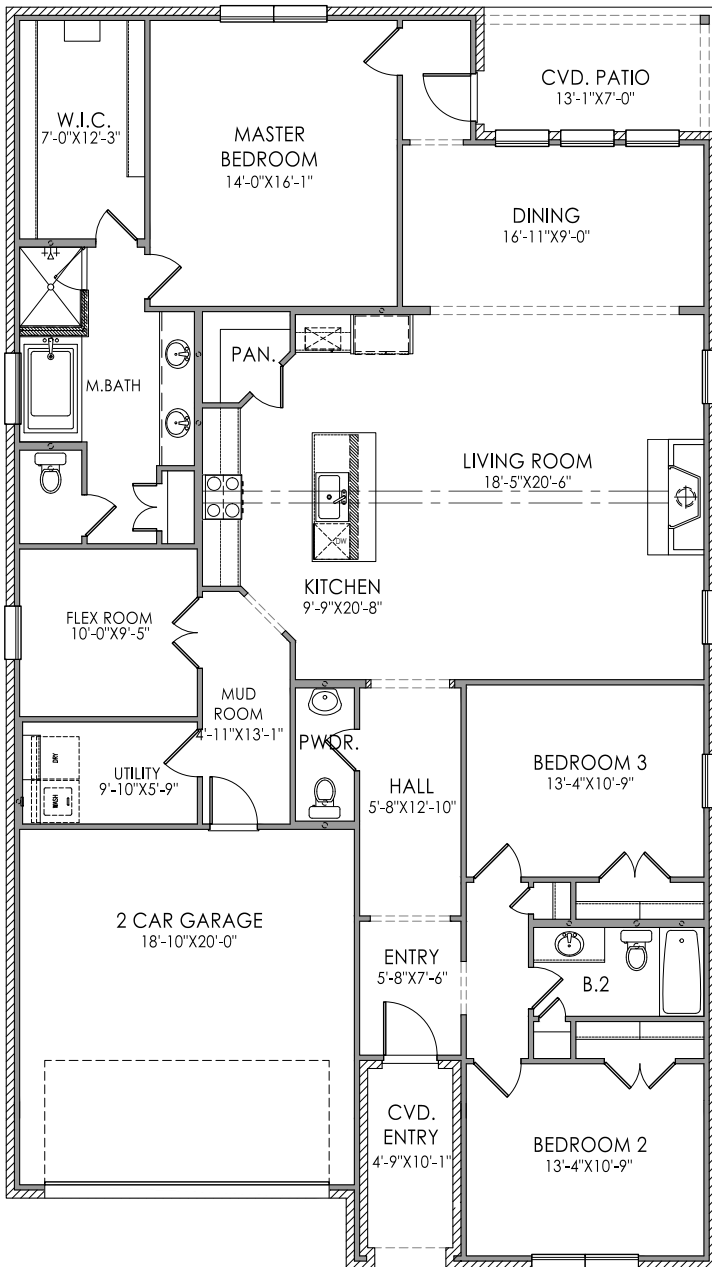

## CROWN VALLEY ESTATES

3 BED | 2.5 BATH | FLEX ROOM

MUD ROOM | 2 CAR GARAGE

2,200 Sq. Ft.

1316 ROBINSON VALLEY DR.  
WEATHERFORD, TX 76087

- New French Manor coming to Crown Valley Estates!
- Luxury vinyl wood-style flooring in entry, living, kitchen, dining, flex room, mudroom, and halls
- Chef's dream kitchen with an expansive eat-in island
- Stainless kitchen appliances + gas range
- Brick fireplace with cedar beam mantle
- Signature brick archway at entry
- Spacious master bathroom with drop-in large soaker tub and separate shower
- Designer lighting and tiles throughout
- RING Doorbell, Smart Thermostat, & 2 USB Plugs
- Full landscaping package with irrigation and more!