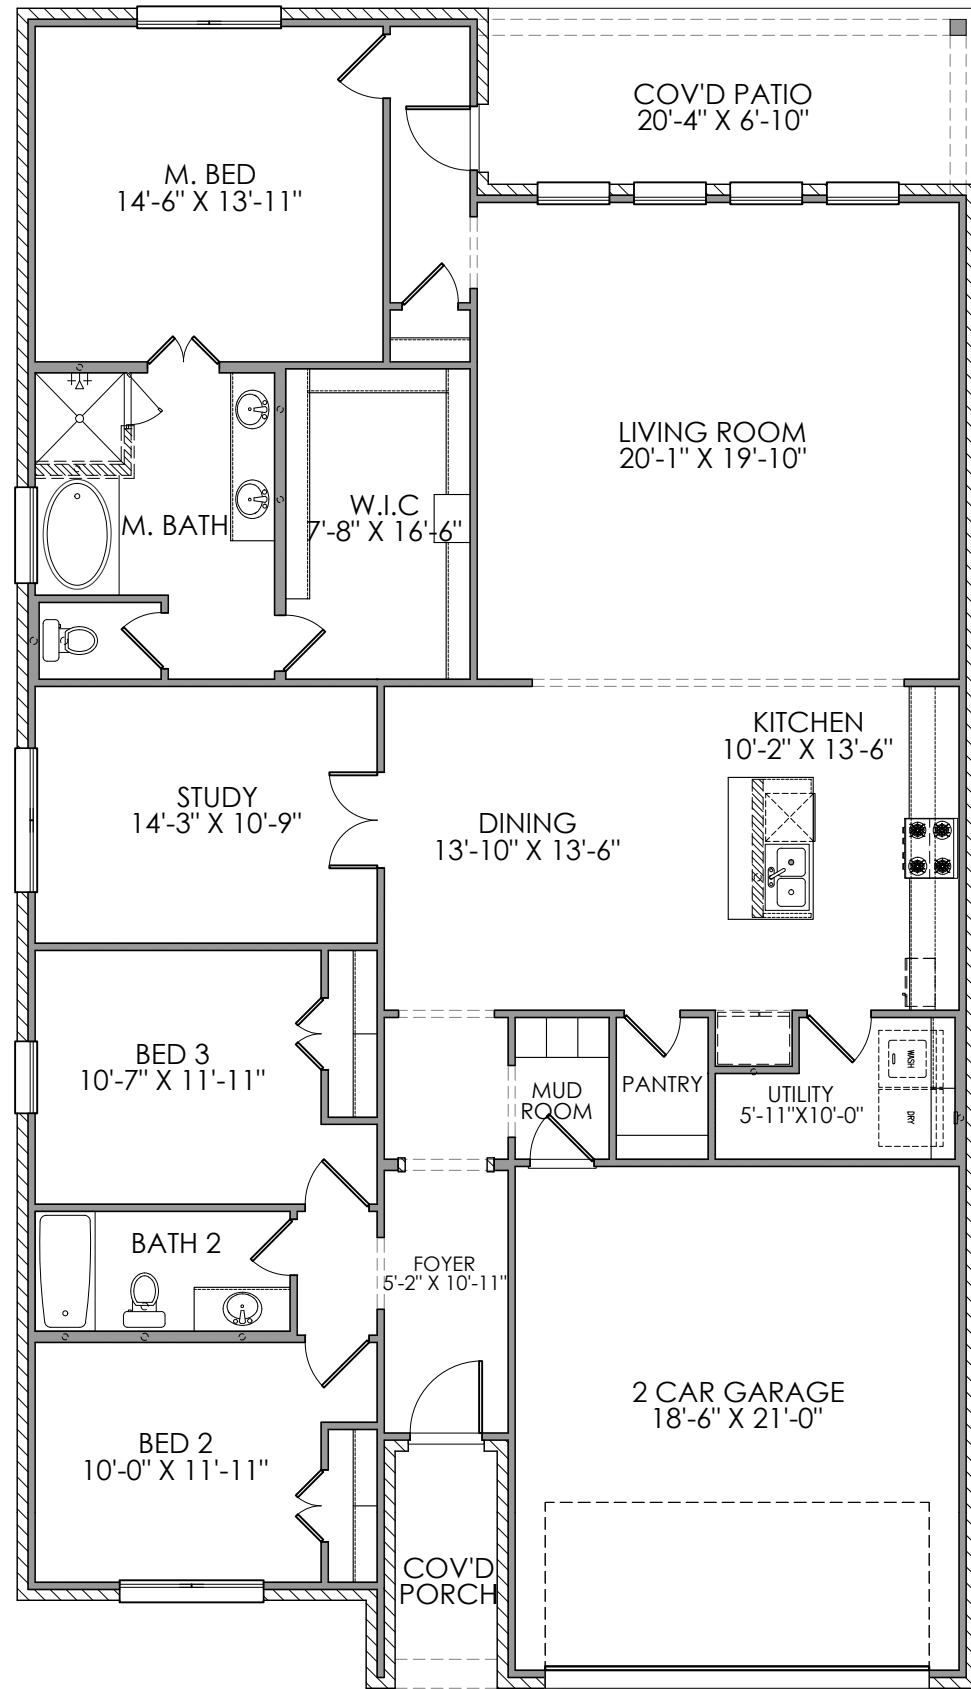

CLARITY HOMES

— clarityhomes.com —

GRIFFIN TUDOR

LIVING: 2,115 SQ. FT.

40'-0" X 70'-6"