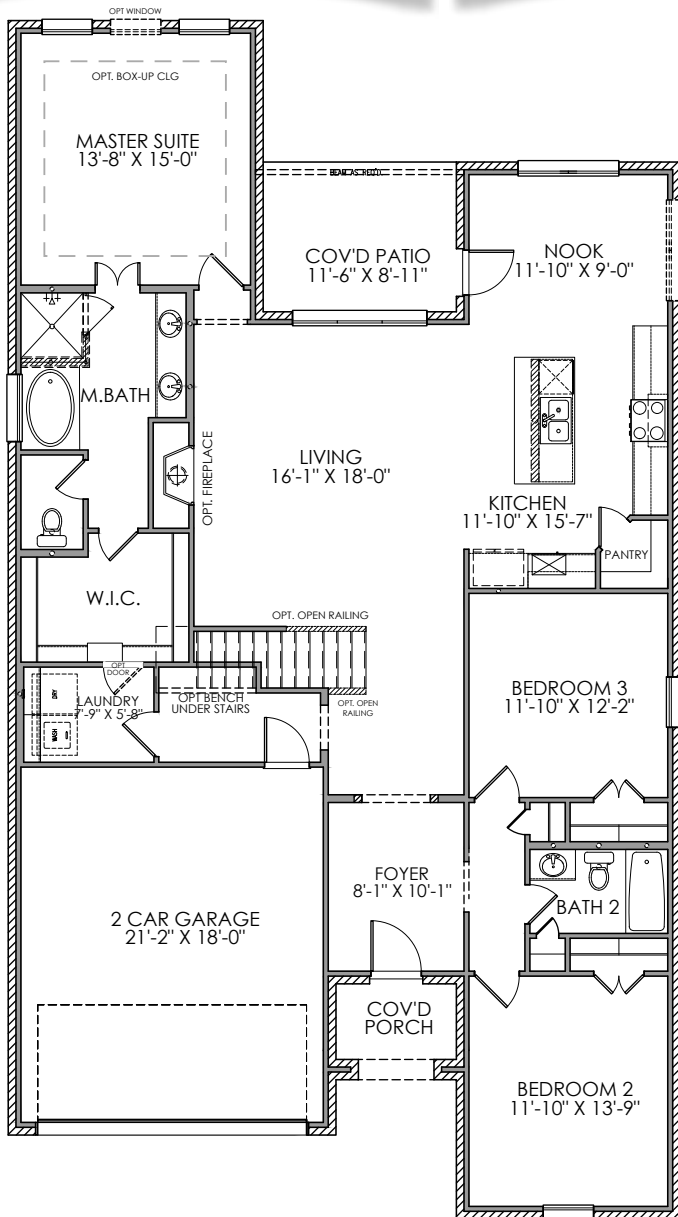

CLARITY HOMES[®]

clarityhomes.com

EUROPEAN

FRENCH

COTTAGE

THOMAS II

(the Bluffs at Parks of Aledo)

PLAN SIZE:

40' W x 71'4" D

2,248 SQ.FT.

2,319 SQ.FT. with optional upstairs bath 3 & closet

OPTIONAL UP BATH 3 & CLOSET ADDS 71 SQ.FT.

MODERN RANCH

CLARITY HOMES

3605 El Campo Ave. Fort Worth, Texas 76107

817-569-8448