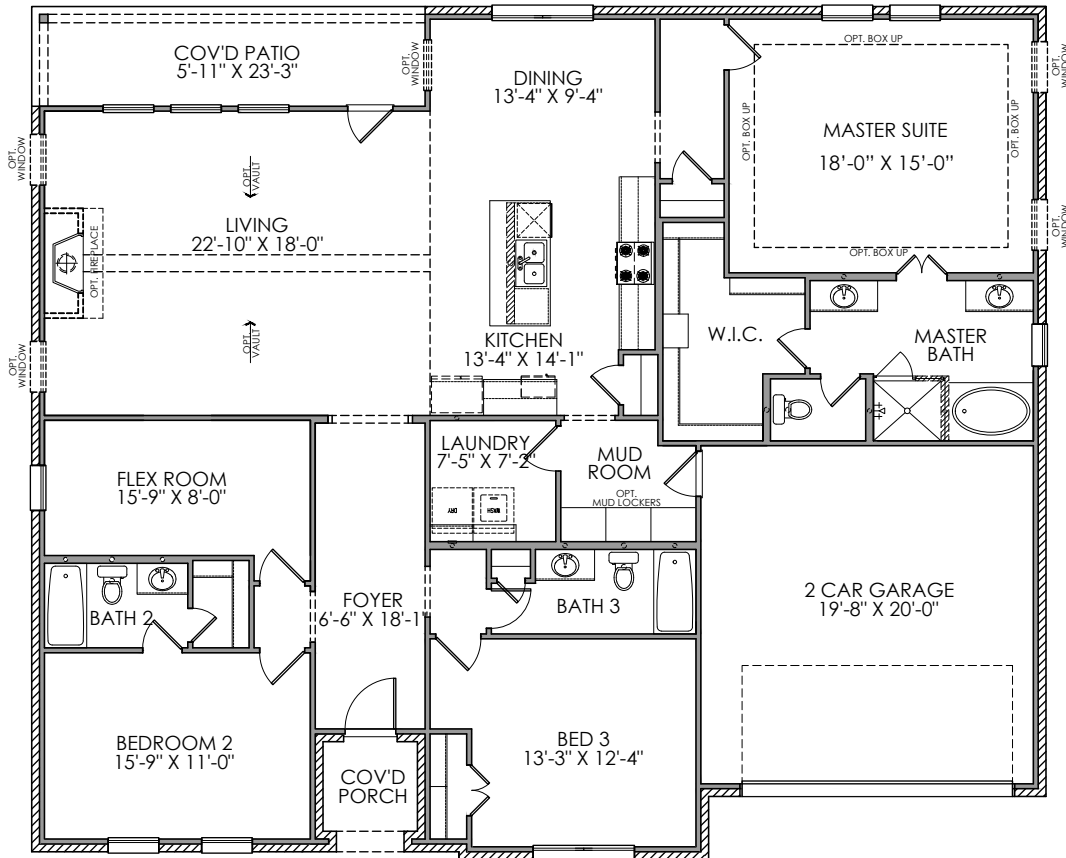

## ELLIS I

**PLAN SIZE:**  
60' W x 50'- 5 1/2" D  
**2,344 SQ.FT.**

**REFER TO OPTIONS PAGE**  
*for additional floor plan & elevation options*

CLARITY HOMES

3605 El Campo Ave. Fort Worth, Texas 76107

817-569-8448