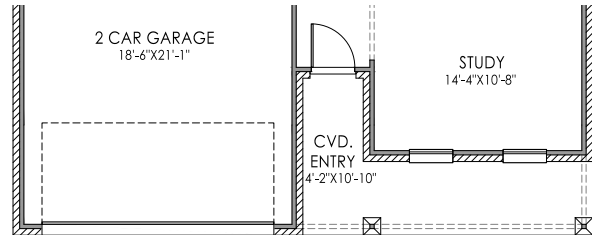

MODERN FARMHOUSE

OPTION

CRAFTSMAN

FRENCH PORCH
CONFIGURATION

FARMHOUSE & CRAFTSMAN
PORCH CONFIGURATION

CLARITY HOMES

3605 El Campo Ave. Fort Worth, Texas 76107

817-569-8448