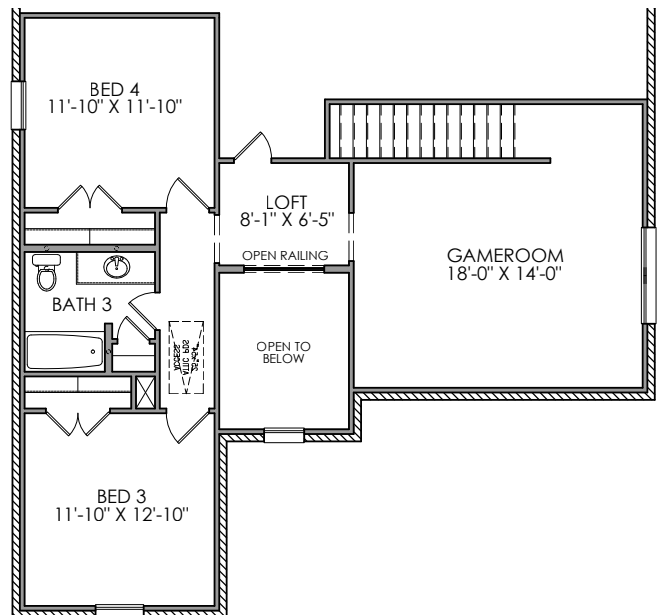

- New Modern Farmhouse coming to Crown Valley Estates!
- Luxury vinyl wood-style flooring in entry, living, kitchen, nook, dining, and halls
- Chef's dream kitchen with an expansive eat-in island
- Stainless kitchen appliances
- Fireplace with cedar beam mantle & raised brick hearth
- Signature brick arch at entry
- Spacious master bathroom with garden tub and separate shower
- Designer lighting and tiles throughout
- RING Doorbell, Ecobee 4 Thermostat, & 2 USB Plugs
- Full landscaping package with irrigation and more!