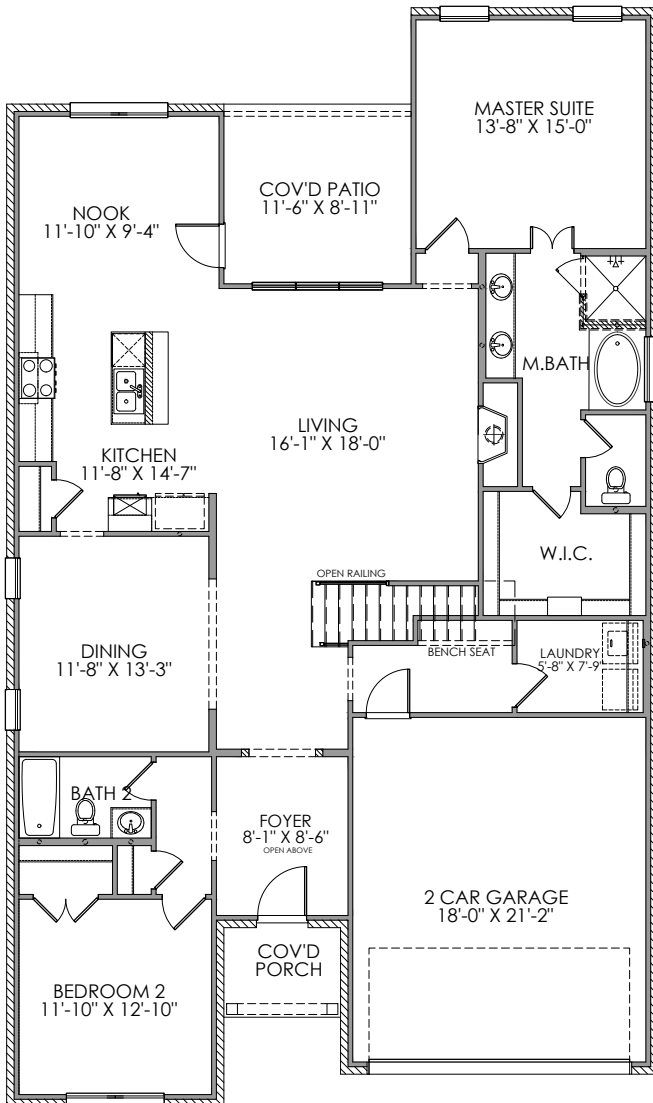

## CROWN VALLEY ESTATES

4 BED | 3 BATH

LOFT | GAME ROOM | 2 CAR GARAGE

2,757 Sq. Ft.

CONTACT: JORDAN FORMBY

817-995-4899

Jordan@ClarityHomes.com

1001 Gannon Valley Trail WEATHERFORD, TX 76087

- New Modern Farmhouse coming to Crown Valley Estates!
- Luxury vinyl wood-style flooring in entry, living, kitchen, nook, dining, and halls
- Chef's dream kitchen with an expansive eat-in island
- Stainless kitchen appliances
- Fireplace with cedar beam mantle & raised brick hearth
- Signature brick arch at entry
- Spacious master bathroom with garden tub and separate shower
- Designer lighting and tiles throughout
- RING Doorbell, Ecobee 4 Thermostat, & 2 USB Plugs
- Full landscaping package with irrigation and more!