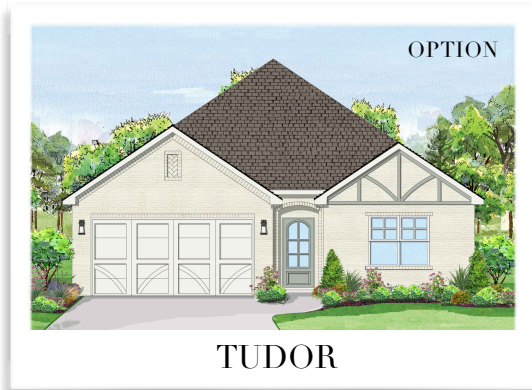

CLARITY HOMES®

clarityhomes.com

BALLINGER

PLAN SIZE:
40' W x 63'4" D

1,923 SQ.FT.

CLARITY HOMES

3605 El Campo Ave. Fort Worth, Texas 76107

817-569-8448