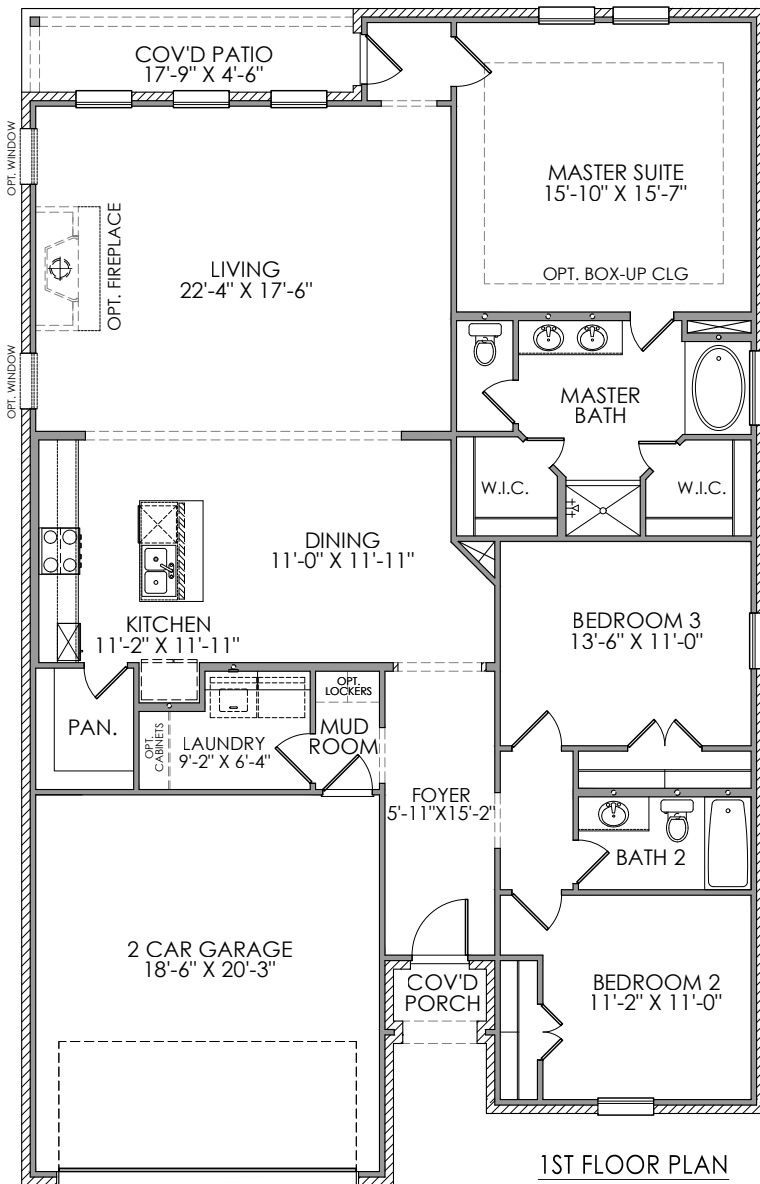

CLARITY HOMES®

clarityhomes.com

BALLINGER

PLAN SIZE:
40' W x 63'4" D

1,923 SQ.FT.

CLARITY HOMES

3605 El Campo Ave. Fort Worth, Texas 76107

817-569-8448