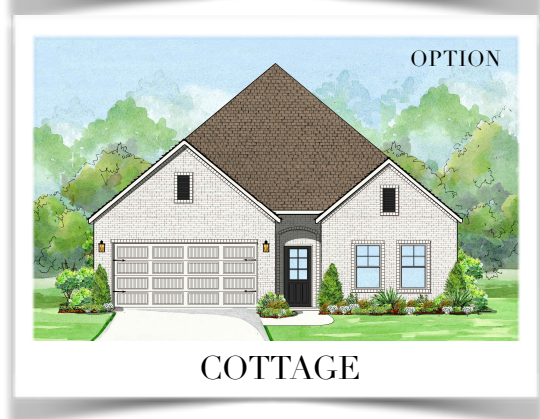

CLARITY HOMES®

clarityhomes.com

BALLINGER

PLAN SIZE:
40' W x 63'4" D

1,923 SQ.FT.

CLARITY HOMES

3605 El Campo Ave. Fort Worth, Texas 76107

817-569-8448