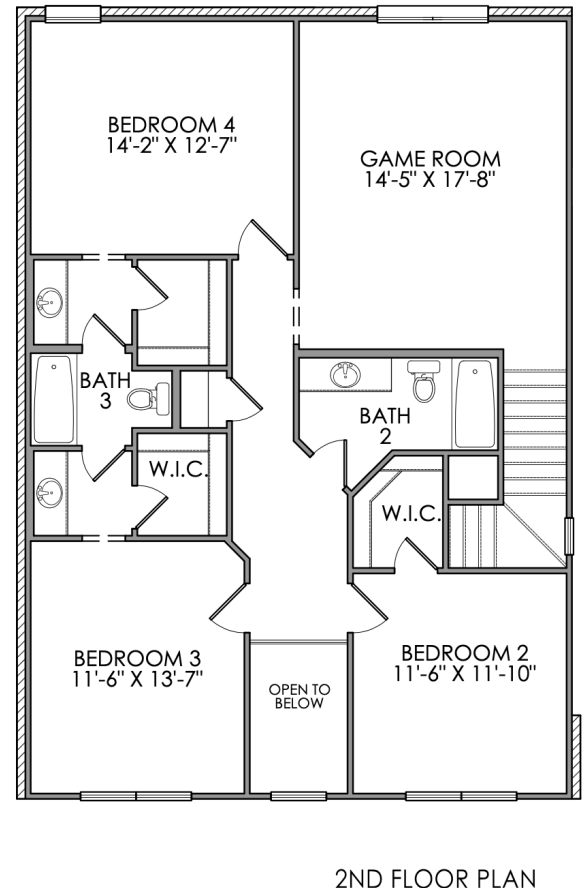

## 3801 ENGLEWOOD

3,061 SQ.FT.

4 BED / 3.5 BATH / GAME ROOM /  
DINING / STUDY / 2 CAR

BANNISTER & CO. 3605 EL CAMPO FORT WORTH, TEXAS 76107 WWW.BANNISTERCUSTOMHOMES.COM

Elevations are artist's conception and room sizes are approximate, consult blueprints for specific details. In order to facilitate continued improvement, Bannister Custom Homes reserves the right of price, plan or specification changes without notice or prior obligation. Square footages may vary.