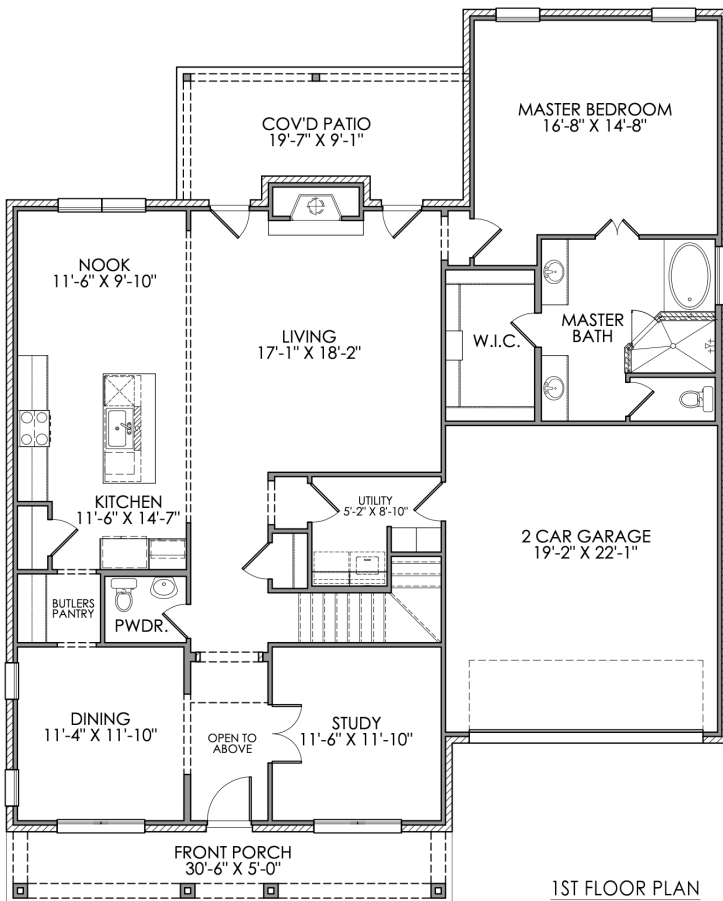

## 3801 ENGLEWOOD

3,061 SQ.FT.

4 BED / 3.5 BATH / GAME ROOM /  
DINING / STUDY / 2 CAR

BANNISTER & CO. 3605 EL CAMPO FORT WORTH, TEXAS 76107 WWW.BANNISTERCUSTOMHOMES.COM

Elevations are artist's conception and room sizes are approximate, consult blueprints for specific details. In order to facilitate continued improvement, Bannister Custom Homes reserves the right of price, plan or specification changes without notice or prior obligation. Square footages may vary.