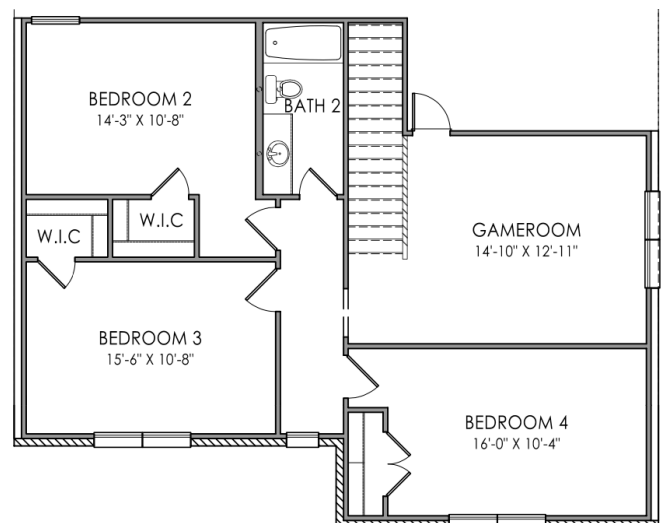

## THE BLUFFS AT PARKS OF ALEDO

4 BED | 2/5 BATH  
| STUDY | GAME ROOM |  
2 CAR  
**2,600 Sq. Ft.**

**120 OBSERVATION DRIVE | ALEDO, TX 76008**

- New boutique home coming to The Bluffs at Parks of Aledo!
- Luxury vinyl wood-style flooring in entry, living, kitchen, nook, mud room, and hallways
- New stainless kitchen appliances with gas range + venthood
- Chef's dream kitchen with an expansive eat-in island
- Cozy gas fireplace with brick surround
- Signature painted brick arch at entry
- Spacious master bathroom with large soaker tub and separate shower
- Designer lighting and tile throughout
- Full landscaping package with irrigation and more!