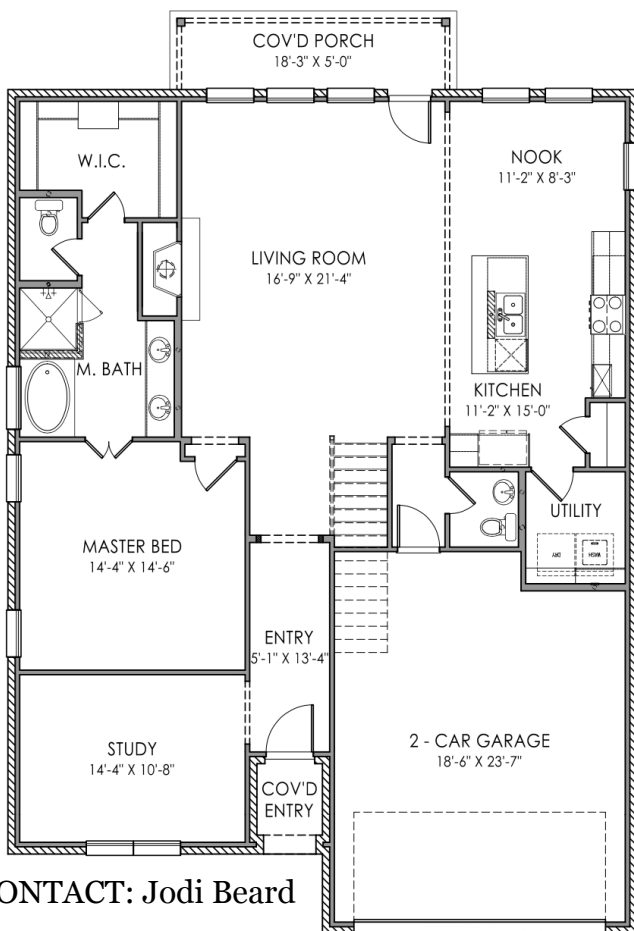

## THE BLUFFS AT PARKS OF ALEDO

4 BED | 2/5 BATH  
| STUDY | GAME ROOM |  
2 CAR  
**2,600 Sq. Ft.**

**120 OBSERVATION DRIVE | ALEDO, TX 76008**

- New boutique home coming to The Bluffs at Parks of Aledo!
- Luxury vinyl wood-style flooring in entry, living, kitchen, nook, mud room, and hallways
- New stainless kitchen appliances with gas range + venthood
- Chef's dream kitchen with an expansive eat-in island
- Cozy gas fireplace with brick surround
- Signature painted brick arch at entry
- Spacious master bathroom with large soaker tub and separate shower
- Designer lighting and tile throughout
- Full landscaping package with irrigation and more!