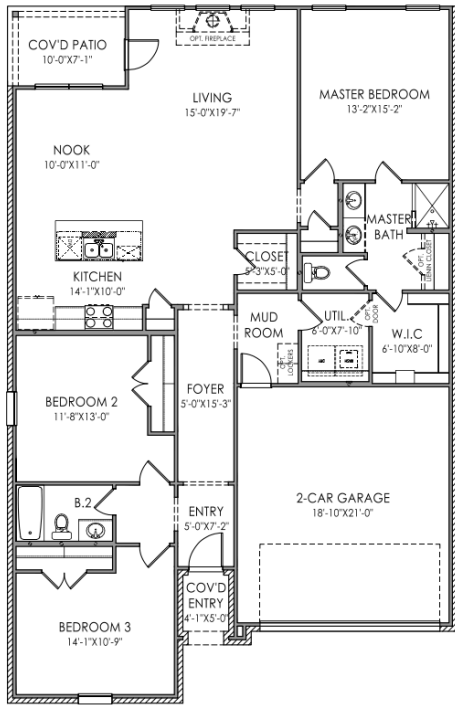

# CLARITY HOMES®

clarityhomes.com

COTTAGE

MODERN FARMHOUSE

MODERN FRENCH

MASTER SUITE, UTILITY, AND POWDER OPTION ADDS 100 SQ. FT. (in lieu of Closet and re-configuration of Utility, Mud Room, and Master Suite)

## DOUGLAS

**PLAN SIZE:**  
40' W x 62' D  
**1,800 SQ.FT.**

POCKET OFFICE OPTION (in lieu of Closet)

PANTRY OPTION (in lieu of Closet)

POWDER OPTION (in lieu of Closet)

OFFICE OPTION (in lieu of Bedroom 2)