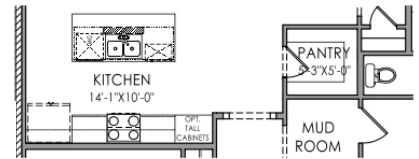

# CLARITY HOMES®

clarityhomes.com

COTTAGE

MODERN FARMHOUSE

MODERN FRENCH

MASTER SUITE, UTILITY, AND POWDER OPTION ADDS 100 SQ. FT. (in lieu of Closet and re-configuration of Utility, Mud Room, and Master Suite)

## DOUGLAS

**PLAN SIZE:**  
40' W x 62' D  
**1,800 SQ.FT.**

POCKET OFFICE OPTION (in lieu of Closet)

PANTRY OPTION (in lieu of Closet)

POWDER OPTION (in lieu of Closet)

OFFICE OPTION (in lieu of Bedroom 2)