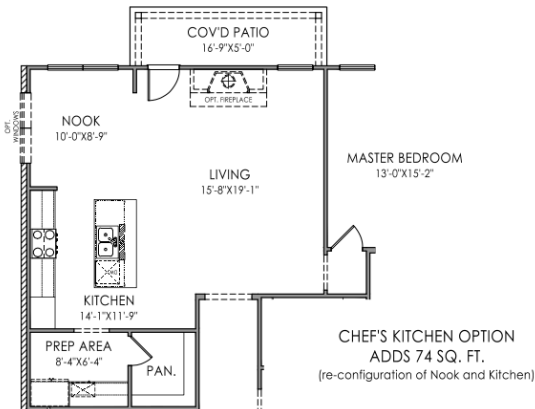

# CLARITY HOMES®

clarityhomes.com

COTTAGE

MODERN FARMHOUSE

MODERN FRENCH

MASTER SUITE, UTILITY, AND POWDER OPTION ADDS 100 SQ. FT. (in lieu of Closet and re-configuration of Utility, Mud Room, and Master Suite)

## DOUGLAS

**PLAN SIZE:**  
40' W x 62' D  
**1,800 SQ.FT.**

POCKET OFFICE OPTION (in lieu of Closet)

PANTRY OPTION (in lieu of Closet)

POWDER OPTION (in lieu of Closet)

OFFICE OPTION (in lieu of Bedroom 2)