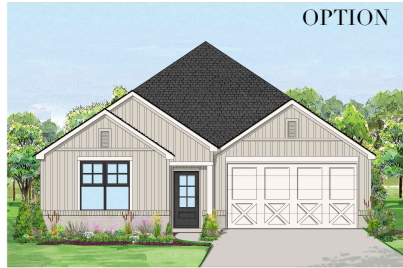

# CLARITY HOMES®

clarityhomes.com

COTTAGE

MODERN FARMHOUSE

MODERN FRENCH

MASTER SUITE, UTILITY, AND POWDER OPTION ADDS 100 SQ. FT. (in lieu of Closet and re-configuration of Utility, Mud Room, and Master Suite)

## DOUGLAS

**PLAN SIZE:**  
40' W x 62' D  
**1,800 SQ.FT.**

POCKET OFFICE OPTION (in lieu of Closet)

PANTRY OPTION (in lieu of Closet)

POWDER OPTION (in lieu of Closet)

OFFICE OPTION (in lieu of Bedroom 2)