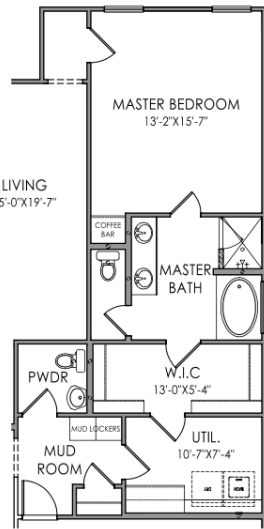

# CLARITY HOMES®

clarityhomes.com

COTTAGE

MODERN FARMHOUSE

MODERN FRENCH

MASTER SUITE, UTILITY, AND POWDER OPTION ADDS 100 SQ. FT. (in lieu of Closet and re-configuration of Utility, Mud Room, and Master Suite)

## DOUGLAS

**PLAN SIZE:**  
40' W x 62' D  
**1,800 SQ.FT.**

POCKET OFFICE OPTION (in lieu of Closet)

PANTRY OPTION (in lieu of Closet)

POWDER OPTION (in lieu of Closet)

OFFICE OPTION (in lieu of Bedroom 2)