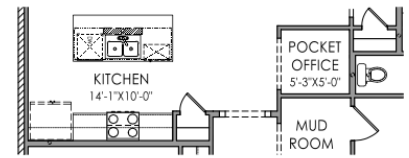

# CLARITY HOMES®

clarityhomes.com

COTTAGE

MODERN FARMHOUSE

MODERN FRENCH

MASTER SUITE, UTILITY, AND POWDER OPTION ADDS 100 SQ. FT. (in lieu of Closet and re-configuration of Utility, Mud Room, and Master Suite)

## DOUGLAS

**PLAN SIZE:**  
40' W x 62' D  
**1,800 SQ.FT.**

POCKET OFFICE OPTION (in lieu of Closet)

PANTRY OPTION (in lieu of Closet)

POWDER OPTION (in lieu of Closet)

OFFICE OPTION (in lieu of Bedroom 2)