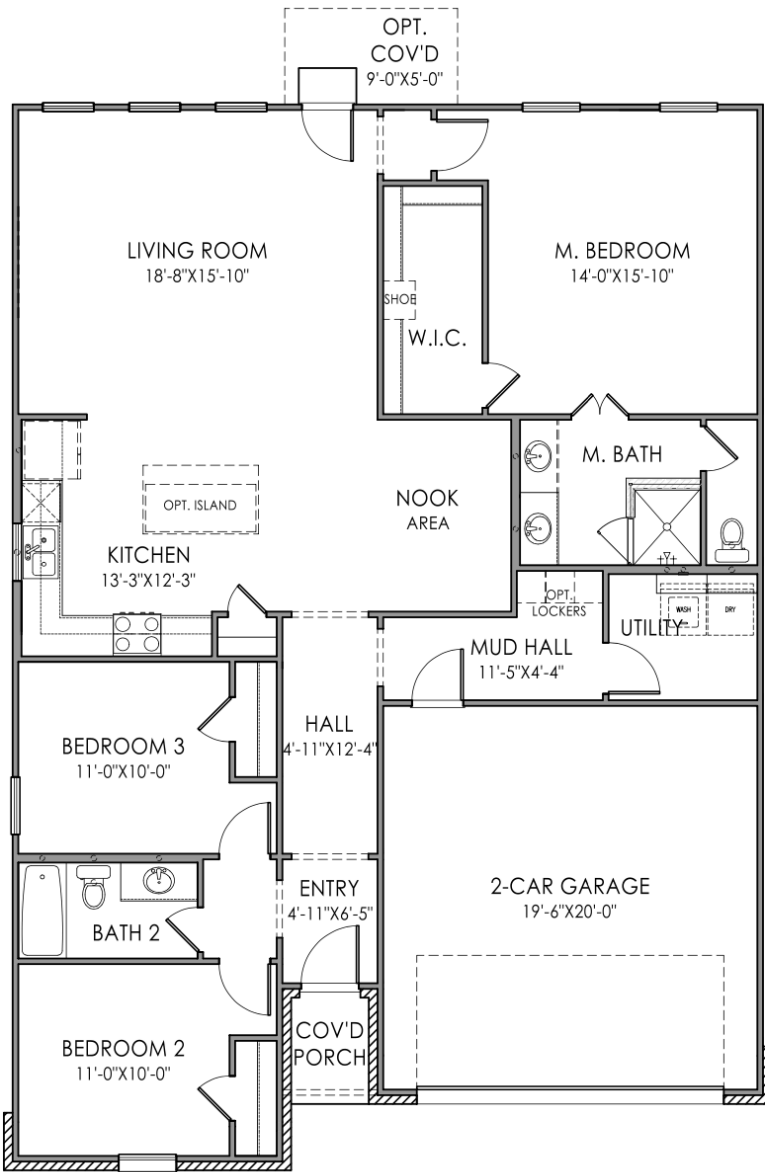

## FULLER

**PLAN SIZE:**  
40' W x 55' 6" D  
**1,650 SQ.FT.**

CLARITY HOMES

3605 El Campo Ave. Fort Worth, Texas 76107

817-569-8448

www.ClarityHomes.com

Photos vary and are not intended to be an exact representation and elevations are artist's conception. Room sizes are approximate, consult blueprints for specific detail. Square footages may vary. In order to facilitate continued improvement, Clarity Homes reserves the right of price, plan or specification changes without notice or obligation. Promotional materials in models or similar homes that have been viewed may have extra features, plan changes or improvements shown therein which may not be included unless specifically provided for the purchase agreement. Prices may vary between different elevations for the same floor plan. Prices subject to change without notice.