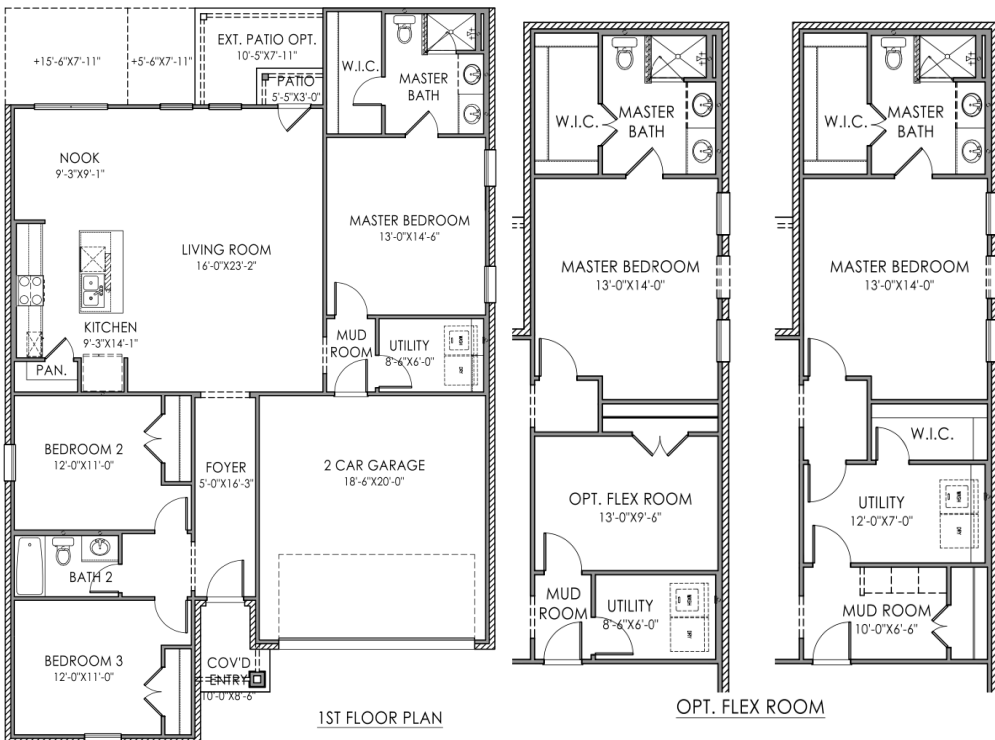

CLARITY HOMES®

clarityhomes.com

BELMONT

PLAN SIZE:
40' W x 59-8" D
1,600 SQ. FT.

CLARITY HOMES 3605 El Campo Ave. Fort Worth, Texas 76107 817-569-8448 www.ClarityHomes.com

Photos vary and are not intended to be an exact representation and elevations are artist's conception. Room sizes are approximate, consult blueprints for specific detail. Square footages may vary. In order to facilitate continued improvement, Clarity Homes reserves the right of price, plan or specification changes without notice or obligation. Promotional materials in models or similar homes that have been viewed may have extra features, plan changes or improvements shown therein which may not be included unless specifically provided for the purchase agreement. Prices may vary between different elevations for the same floor plan. Prices subject to change without notice.