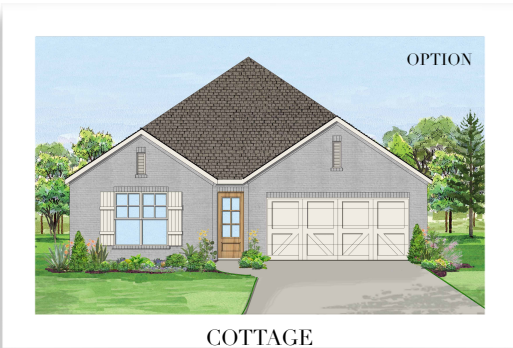

CLARITY HOMES®

clarityhomes.com

BELMONT

PLAN SIZE:
40' W x 59-8" D
1,600 SQ. FT.

CLARITY HOMES 3605 El Campo Ave. Fort Worth, Texas 76107 817-569-8448 www.ClarityHomes.com

Photos vary and are not intended to be an exact representation and elevations are artist's conception. Room sizes are approximate, consult blueprints for specific detail. Square footages may vary. In order to facilitate continued improvement, Clarity Homes reserves the right of price, plan or specification changes without notice or obligation. Promotional materials in models or similar homes that have been viewed may have extra features, plan changes or improvements shown therein which may not be included unless specifically provided for the purchase agreement. Prices may vary between different elevations for the same floor plan. Prices subject to change without notice.