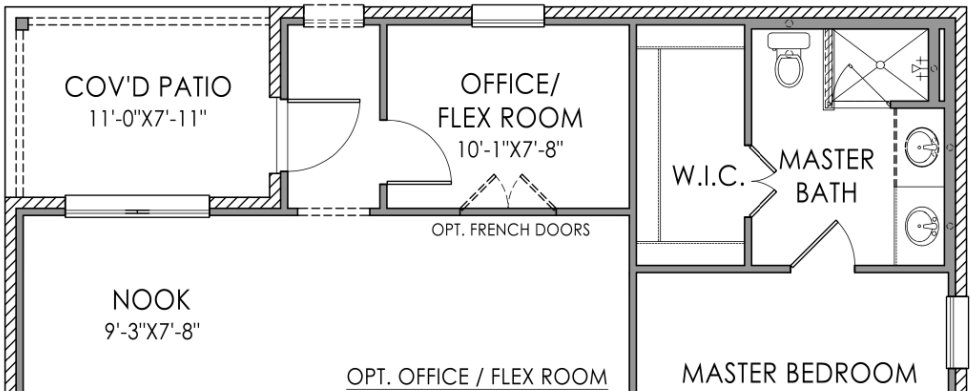

CLARITY HOMES®

clarityhomes.com

BELMONT

PLAN SIZE:
40' W x 59-8" D
1,600 SQ. FT.

CLARITY HOMES 3605 El Campo Ave. Fort Worth, Texas 76107 817-569-8448 www.ClarityHomes.com

Photos vary and are not intended to be an exact representation and elevations are artist's conception. Room sizes are approximate, consult blueprints for specific detail. Square footages may vary. In order to facilitate continued improvement, Clarity Homes reserves the right of price, plan or specification changes without notice or obligation. Promotional materials in models or similar homes that have been viewed may have extra features, plan changes or improvements shown therein which may not be included unless specifically provided for the purchase agreement. Prices may vary between different elevations for the same floor plan. Prices subject to change without notice.