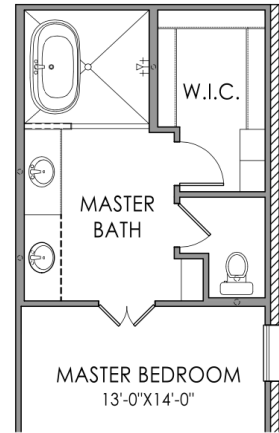

CLARITY HOMES®

clarityhomes.com

BELMONT

PLAN SIZE:
40' W x 59-8" D
1,600 SQ. FT.

CLARITY HOMES 3605 El Campo Ave. Fort Worth, Texas 76107 817-569-8448 www.ClarityHomes.com

Photos vary and are not intended to be an exact representation and elevations are artist's conception. Room sizes are approximate, consult blueprints for specific detail. Square footages may vary. In order to facilitate continued improvement, Clarity Homes reserves the right of price, plan or specification changes without notice or obligation. Promotional materials in models or similar homes that have been viewed may have extra features, plan changes or improvements shown therein which may not be included unless specifically provided for the purchase agreement. Prices may vary between different elevations for the same floor plan. Prices subject to change without notice.