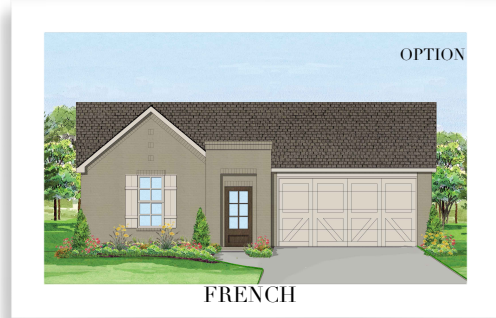

CLARITY HOMES®

clarityhomes.com

BELMONT

PLAN SIZE:
40' W x 59-8" D
1,600 SQ. FT.

CLARITY HOMES 3605 El Campo Ave. Fort Worth, Texas 76107 817-569-8448 www.ClarityHomes.com

Photos vary and are not intended to be an exact representation and elevations are artist's conception. Room sizes are approximate, consult blueprints for specific detail. Square footages may vary. In order to facilitate continued improvement, Clarity Homes reserves the right of price, plan or specification changes without notice or obligation. Promotional materials in models or similar homes that have been viewed may have extra features, plan changes or improvements shown therein which may not be included unless specifically provided for the purchase agreement. Prices may vary between different elevations for the same floor plan. Prices subject to change without notice.