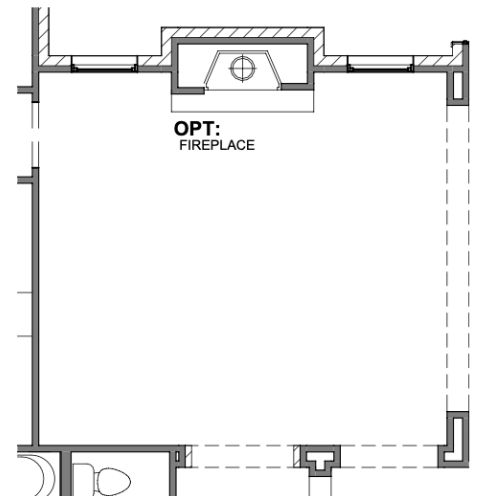

Option

CRAFTSMAN

OPTION: BED 4 IN LIEU OF FLEX/STUDY

OPTION: ALTERNATE BATH 2 LOCATION W/ POWDER BATH

OPTION: DINING ROOM, BUTLERS PANTRY

OPTION: POWDER BATH OPTION 2, UTILITY, LARGER PANTRY

CLARITY HOMES

3605 El Campo Ave. Fort Worth, Texas 76107