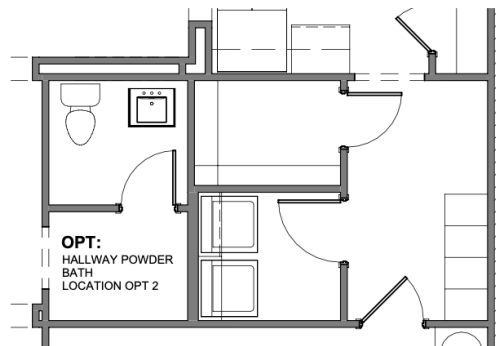

Option

CRAFTSMAN

OPTION: BED 4 IN LIEU OF FLEX/STUDY

OPTION: ALTERNATE BATH 2 LOCATION W/ POWDER BATH

OPTION: DINING ROOM, BUTLERS PANTRY

OPTION: POWDER BATH OPTION 2, UTILITY, LARGER PANTRY

CLARITY HOMES

3605 El Campo Ave. Fort Worth, Texas 76107