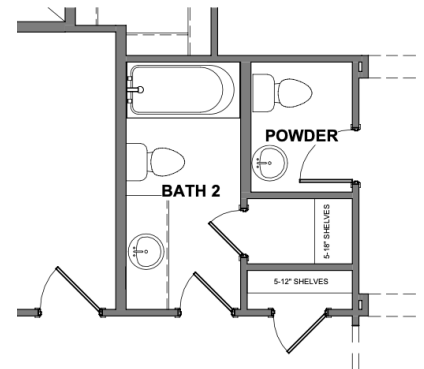

## LIVE OAK

Elevations & Floor Plan Options

Offered in Waxahachie

MODERN TUDOR

Option

FARMHOUSE

Option

FRENCH

Option

CRAFTSMAN

OPTION: BED 4 IN LIEU OF FLEX/STUDY

OPTION: ALTERNATE BATH 2 LOCATION W/ POWDER BATH

OPTION: DINING ROOM, BUTLERS PANTRY

OPTION: POWDER BATH OPTION 2, UTILITY, LARGER PANTRY

CLARITY HOMES

3605 El Campo Ave. Fort Worth, Texas 76107