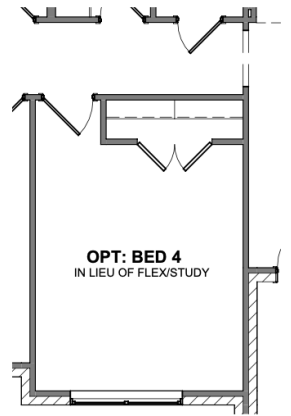

Option

CRAFTSMAN

OPTION: BED 4 IN LIEU OF FLEX/STUDY

OPTION: ALTERNATE BATH 2 LOCATION W/ POWDER BATH

OPTION: DINING ROOM, BUTLERS PANTRY

OPTION: POWDER BATH OPTION 2, UTILITY, LARGER PANTRY

CLARITY HOMES

3605 El Campo Ave. Fort Worth, Texas 76107