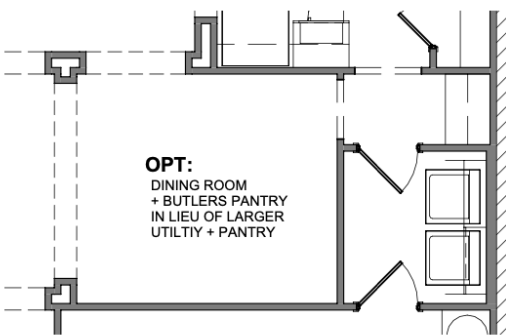

Option

CRAFTSMAN

OPTION: BED 4 IN LIEU OF FLEX/STUDY

OPTION: ALTERNATE BATH 2 LOCATION W/ POWDER BATH

OPTION: DINING ROOM, BUTLERS PANTRY

OPTION: POWDER BATH OPTION 2, UTILITY, LARGER PANTRY

CLARITY HOMES

3605 El Campo Ave. Fort Worth, Texas 76107