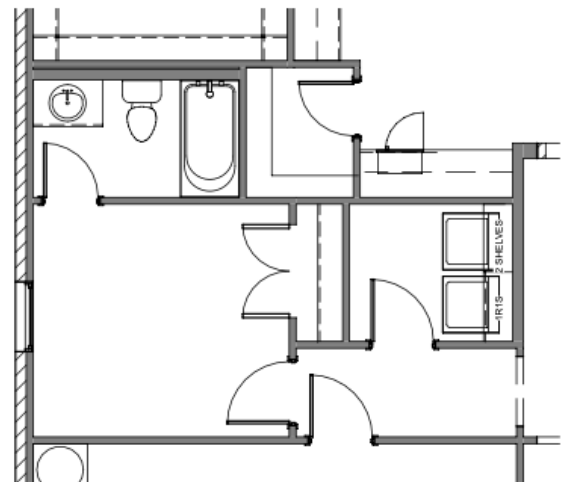

CLARITY HOMES®

— clarityhomes.com —

CLOVER Elevations Options

FRENCH FARMHOUSE

OPT: VAULT LIVING ROOM CLG IN LIEU OF LONGER M. BED HALLWAY

MODERN TUDOR

OPT: BATH 3

TRADITIONAL