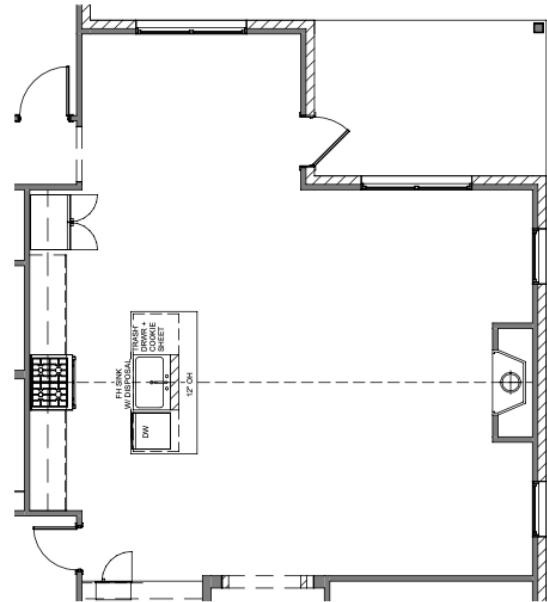

CLARITY HOMES®

— clarityhomes.com —

CLOVER Elevations Options

FRENCH FARMHOUSE

OPT: VAULT LIVING ROOM CLG IN LIEU OF LONGER M. BED HALLWAY

MODERN TUDOR

OPT: BATH 3

TRADITIONAL