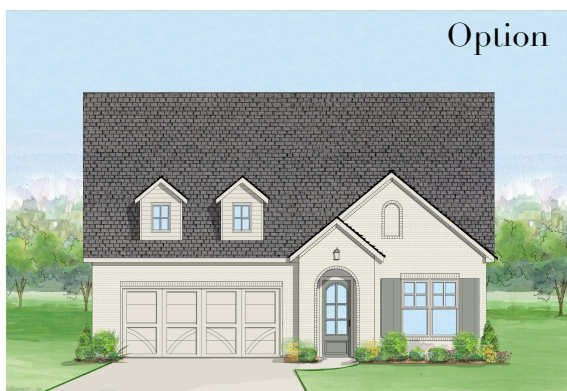

CLARITY HOMES®

— clarityhomes.com —

CLOVER Elevations Options

FRENCH FARMHOUSE

OPT: VAULT LIVING ROOM CLG IN LIEU OF LONGER M. BED HALLWAY

MODERN TUDOR

OPT: BATH 3

TRADITIONAL

CLARITY HOMES

3605 El Campo Ave. Fort Worth, Texas 76107

817-569-8448

www.ClarityHomes.com

Photos vary and are not intended to be an exact representation and elevations are artist's conception. Room sizes are approximate, consult blueprints for specific detail. Square footages may vary. In order to facilitate continued improvement, Clarity Homes reserves the right of price, plan or specification changes without notice or obligation. Promotional materials in models or similar homes that have been viewed may have extra features, plan changes or improvements shown therein which may not be included unless specifically provided for the purchase agreement. Prices may vary between different elevations for the same floor plan. Prices subject to change without notice.