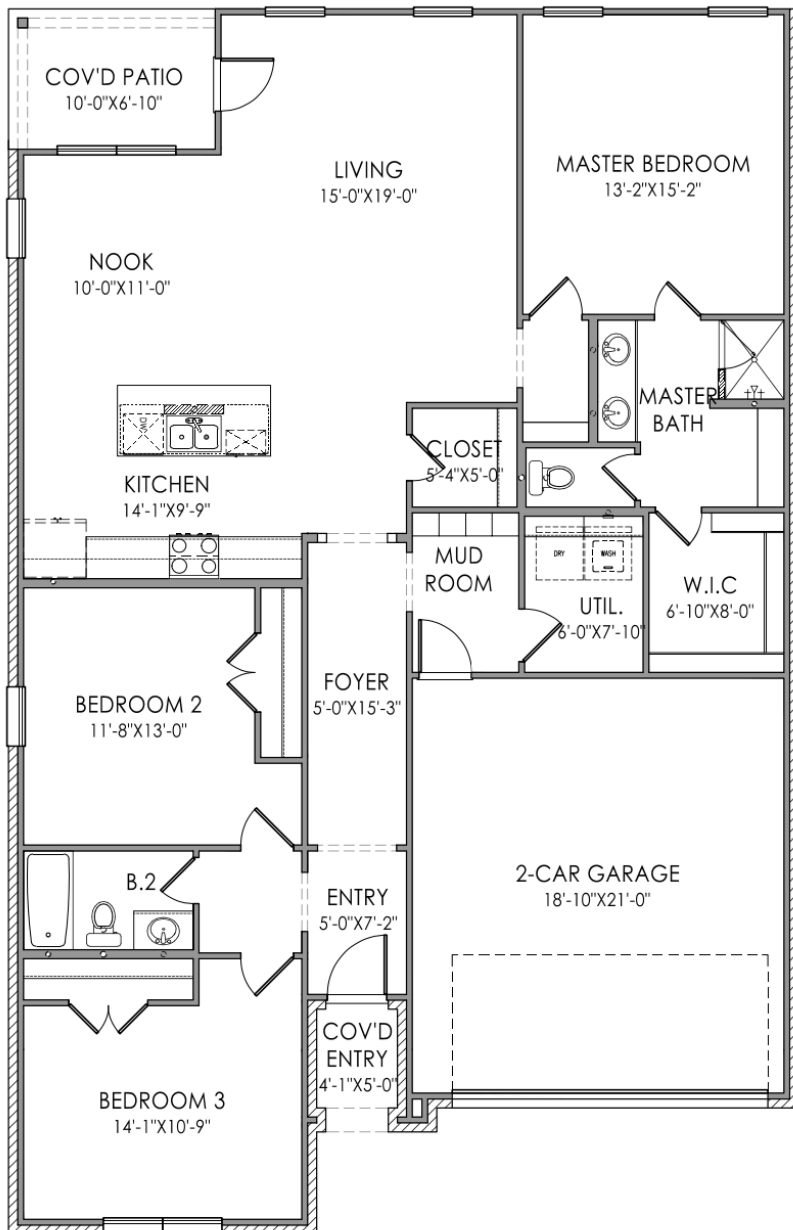

CLARITY HOMES

clarityhomes.com

THE DOUGLAS

3 BED | 2 BATH
MUD ROOM | 2 CAR
1,800 Sq. Ft.

533 HILLCREST CIRCLE
JUSTIN, TX 76247

- New boutique home coming to Reatta Ridge!
- Luxury vinyl wood-style flooring in entry, living, kitchen, nook, mud room, and halls
- Chef's dream kitchen with an expansive eat-in island + stainless appliances
- Signature brick archway at entry
- Built in lockers in mud room
- Master bathroom with spacious shower
- Designer lighting throughout
- Full landscaping package with irrigation and more!