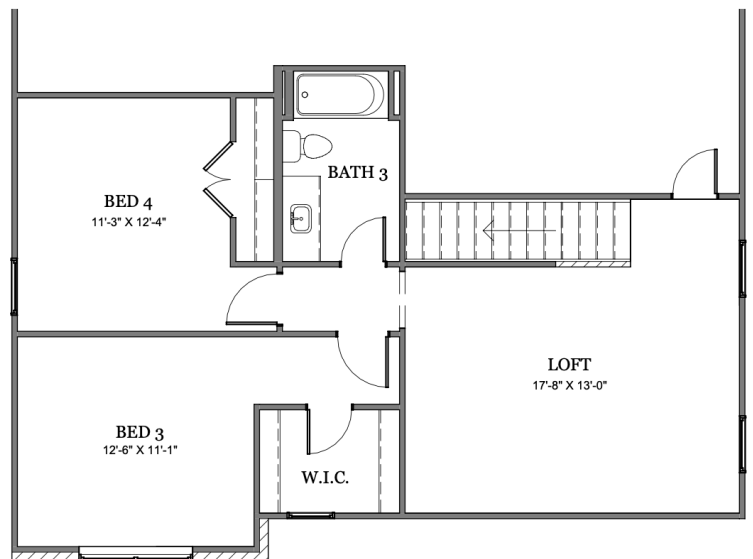

CLARITY HOMES®

— clarityhomes.com —

TUDOR

COTTAGE

FARMHOUSE

BROOKE II

PLAN SIZE:

39'-7 3/4" W x 65'-0" D

2,592 SQ.FT.

CLARITY HOMES

3605 El Campo Ave. Fort Worth, Texas 76107

817-569-8448

www.ClarityHomes.com

Photos vary and are not intended to be an exact representation and elevations are artist's conception. Room sizes are approximate, consult blueprints for specific detail. Square footages may vary. In order to facilitate continued improvement, Clarity Homes reserves the right of price, plan or specification changes without notice or obligation. Promotional materials in models or similar homes that have been viewed may have extra features, plan changes or improvements shown therein which may not be included unless specifically provided for the purchase agreement. Prices may vary between different elevations for the same floor plan. Prices subject to change without notice.