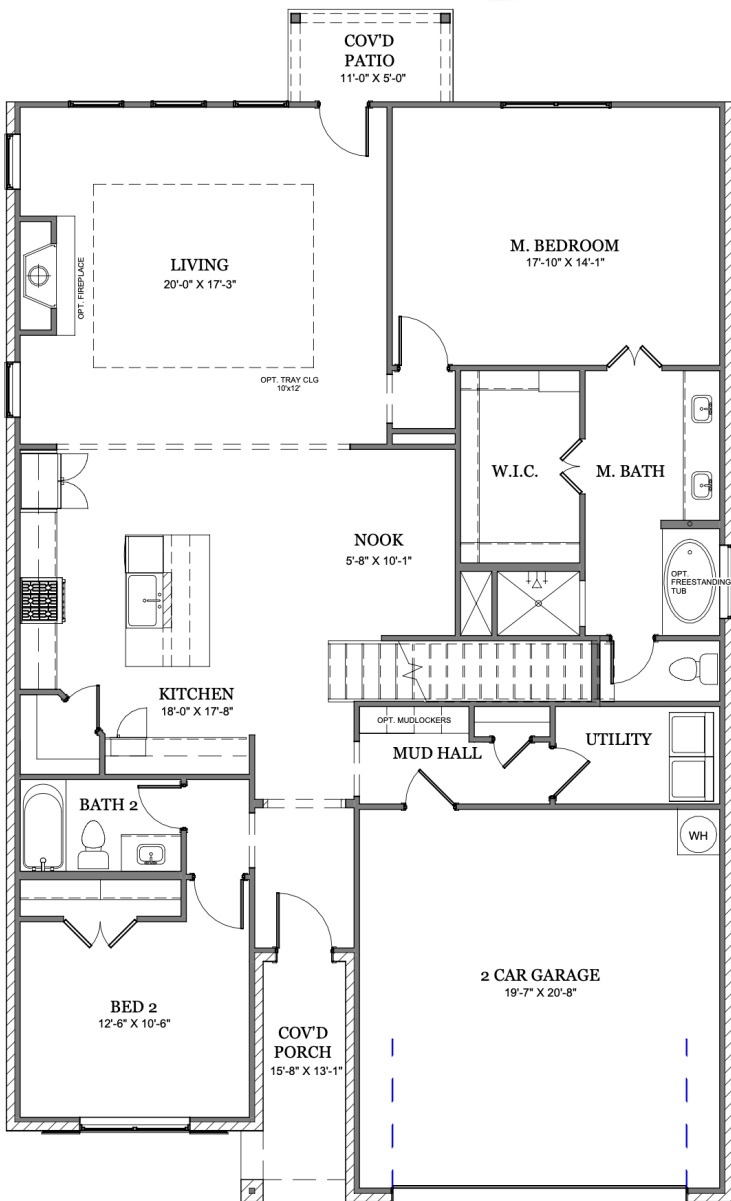

CLARITY HOMES®

— clarityhomes.com —

TUDOR

COTTAGE

FARMHOUSE

BROOKE II

PLAN SIZE:

39'-7 3/4" W x 65'-0" D

2,592 SQ.FT.

CLARITY HOMES

3605 El Campo Ave. Fort Worth, Texas 76107

817-569-8448

www.ClarityHomes.com

Photos vary and are not intended to be an exact representation and elevations are artist's conception. Room sizes are approximate, consult blueprints for specific detail. Square footages may vary. In order to facilitate continued improvement, Clarity Homes reserves the right of price, plan or specification changes without notice or obligation. Promotional materials in models or similar homes that have been viewed may have extra features, plan changes or improvements shown therein which may not be included unless specifically provided for the purchase agreement. Prices may vary between different elevations for the same floor plan. Prices subject to change without notice.