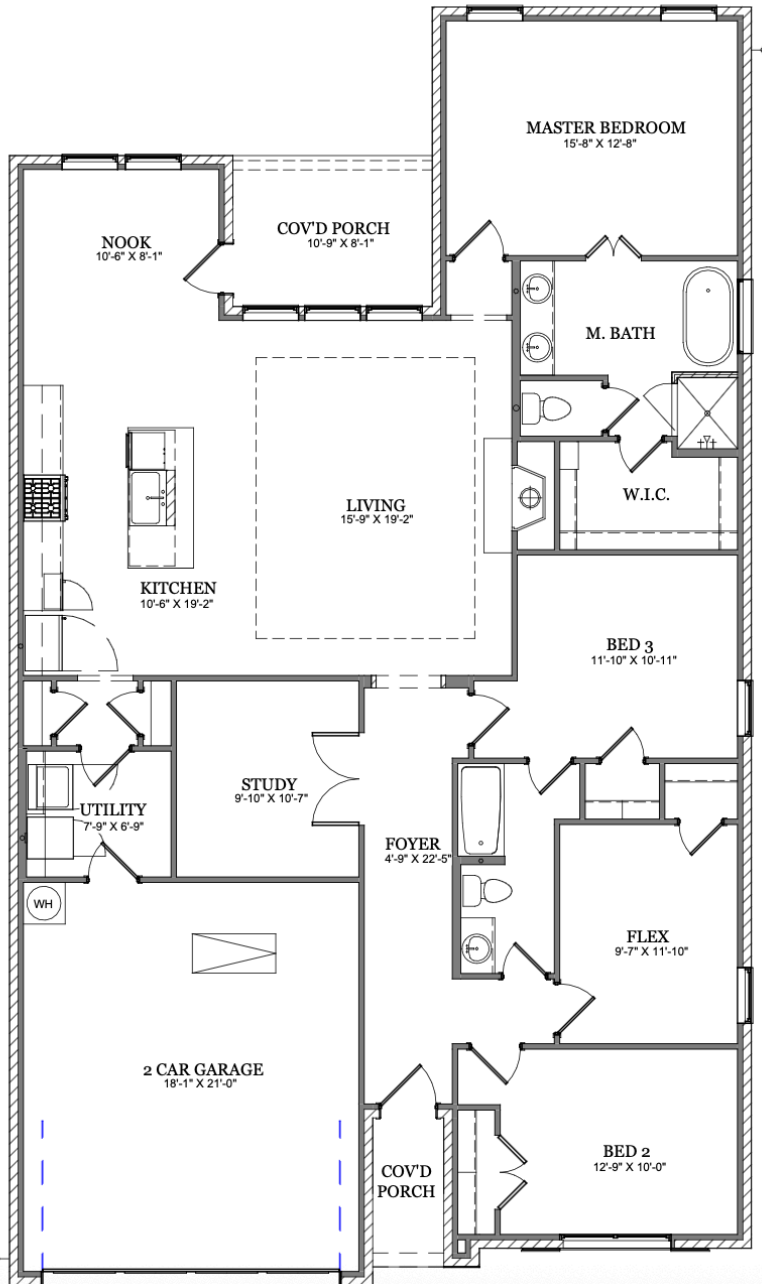

CLARITY HOMES

— clarityhomes.com —

HAMILTON

3 BED | 2 BATH | FLEX
STUDY | 2 CAR
2,000 Sq. Ft.

262 OBSERVATION DRIVE
ALEDO, TX 76008

- New boutique home coming to The Bluffs at Parks of Aledo!
- Luxury vinyl wood-style flooring in entry, living, kitchen, study and hallways
- New stainless kitchen appliances with gas range
- Chef's dream kitchen with an expansive eat-in island
- Cozy gas fireplace with painted brick surround and contemporary mantle
- Spacious master bathroom with large freestanding tub and separate shower
- Designer lighting and tile throughout
- Full landscaping package with irrigation and more!